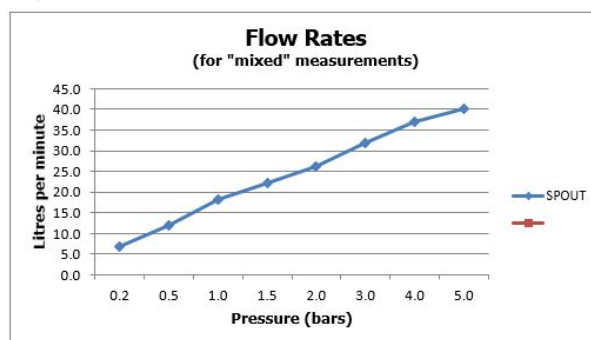

SPECIFICATION SHEET

COLLECTION: KNURLED ACCENTS

PRODUCT CODE: TAB-148/2-H-CPK

DESCRIPTION:

Tablet Knurled Accents 2 outlet 2 handle horizontal concealed thermostatic shower valve with all-flow function
thermostatic cartridge V-704-34S
diverter cartridge FL-802-33/2MX
2 x 3/4" female inlets / 2 x 3/4" female outlets
includes 3/4" - 1/2" adaptors
supplied with mortar/tile guard
min-max wall mount 75-100mm
optimum installation depth 87mm
MOP - 0.2 bar LP (shower) 1.0 bar MP (bath)

FINISH:

Chrome

MINIMUM OPERATING PRESSURE:

0.2 bar LP (shower) 1.0 bar MP (bath)

FLOW RATE AT 3.0 BAR FLOW PRESSURE:

32 l/min

15 year guarantee

tel: 01934 744466
email: sales@vado.com
www.vado.com