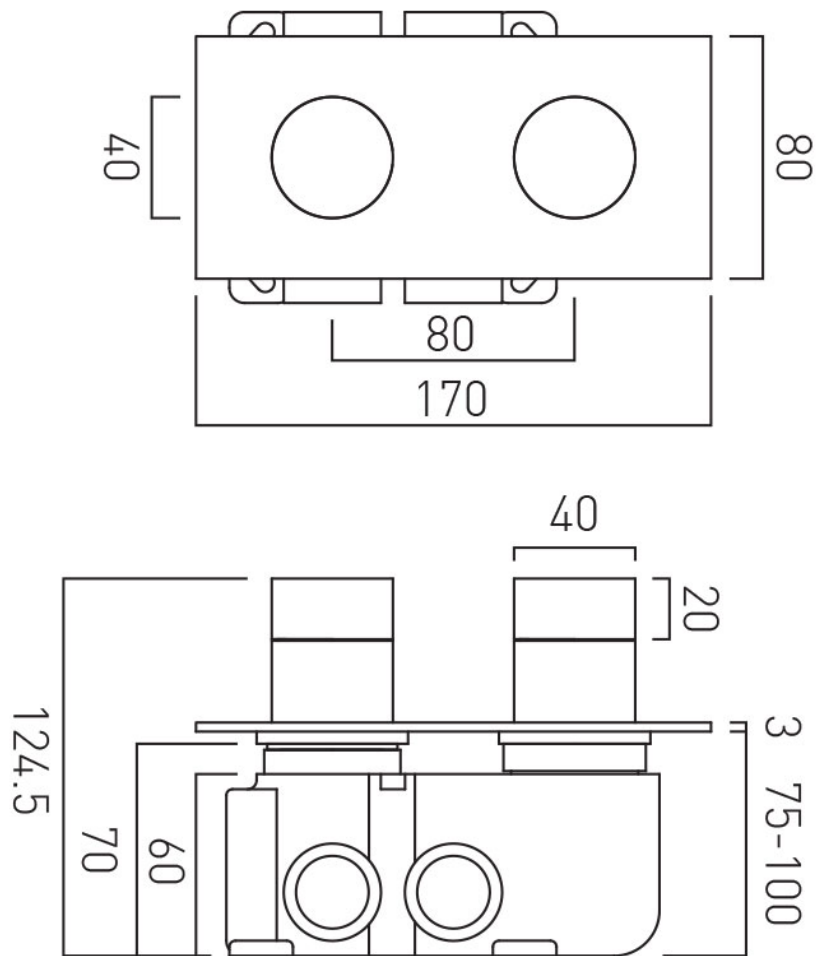

SPECIFICATION SHEET

COLLECTION: KNURLED ACCENTS

PRODUCT CODE: TAB-148/2-H-CPK

DESCRIPTION:

Tablet Knurled Accents 2 outlet 2 handle horizontal concealed thermostatic shower valve with all-flow function
thermostatic cartridge V-704-34S
diverter cartridge FL-802-33/2MX
2 x 3/4" female inlets / 2 x 3/4" female outlets
includes 3/4" - 1/2" adaptors
supplied with mortar/tile guard
min-max wall mount 75-100mm
optimum installation depth 87mm
MOP - 0.2 bar LP (shower) 1.0 bar MP (bath)

FINISH:

Chrome

MINIMUM OPERATING PRESSURE:

0.2 bar LP (shower) 1.0 bar MP (bath)

FLOW RATE AT 3.0 BAR FLOW PRESSURE:

32 l/min

15 year guarantee

tel: 01934 744466
email: sales@vado.com
www.vado.com

where inspiration flows
taps | showering | accessories

TECHNICAL DRAWING

COLLECTION: KNURLED ACCENTS

PRODUCT CODE: TAB-148/2-H-CPK

tel: 01934 744466
email: sales@vado.com
www.vado.com

where inspiration flows
taps | showering | accessories