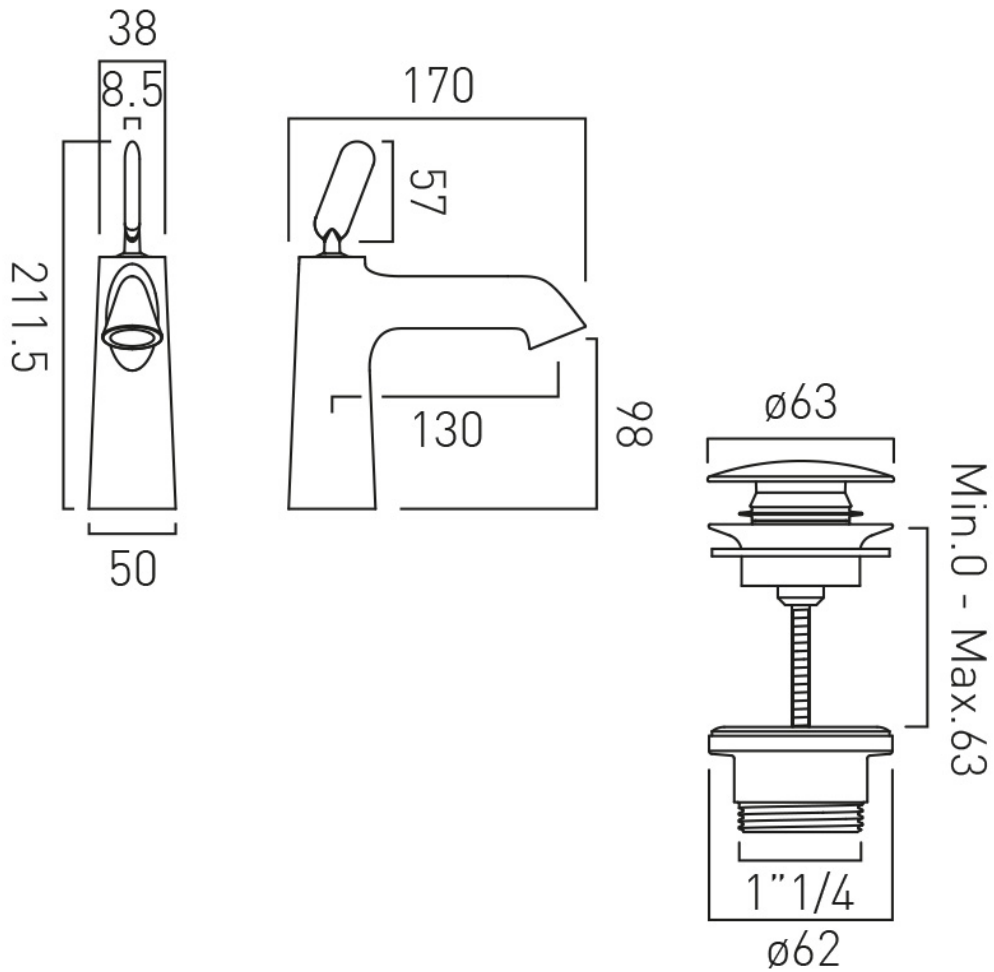

SPECIFICATION SHEET

COLLECTION: ARRONDI

PRODUCT CODE: ARR-100/CC-CP

DESCRIPTION:

mono basin mixer
single lever
deck mounted
smooth bodied
with universal basin waste
with water flow aerator
ceramic cartridge K-001-J25
deck mount drill hole diameter 35mm
minimum operating pressure 1.0 bar MP

FINISH:

Chrome

FLOW REGULATOR:

5 l/min flow regulator fitted as standard

MINIMUM OPERATING PRESSURE:

1.0 bar MP

FLOW RATE AT 3.0 BAR FLOW PRESSURE:

5 l/min

tel: 01934 744466
email: sales@vado.com
www.vado.com

where inspiration flows
taps | showering | accessories

TECHNICAL DRAWING

COLLECTION: ARRONDI

PRODUCT CODE: ARR-100/CC-CP

tel: 01934 744466
email: sales@vado.com
www.vado.com