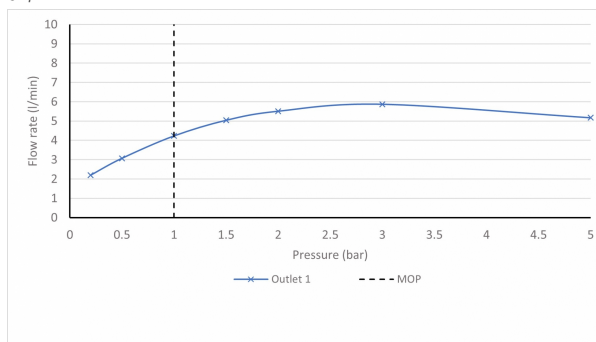

SPECIFICATION SHEET

COLLECTION: ARRONDI

PRODUCT CODE: ARR-100/CC-CP

DESCRIPTION:

mono basin mixer
single lever
deck mounted
smooth bodied
with universal basin waste
with water flow aerator
ceramic cartridge K-001-J25
deck mount drill hole diameter 35mm
minimum operating pressure 1.0 bar MP

FINISH:

Chrome

FLOW REGULATOR:

5 l/min flow regulator fitted as standard

MINIMUM OPERATING PRESSURE:

1.0 bar MP

FLOW RATE AT 3.0 BAR FLOW PRESSURE:

5 l/min