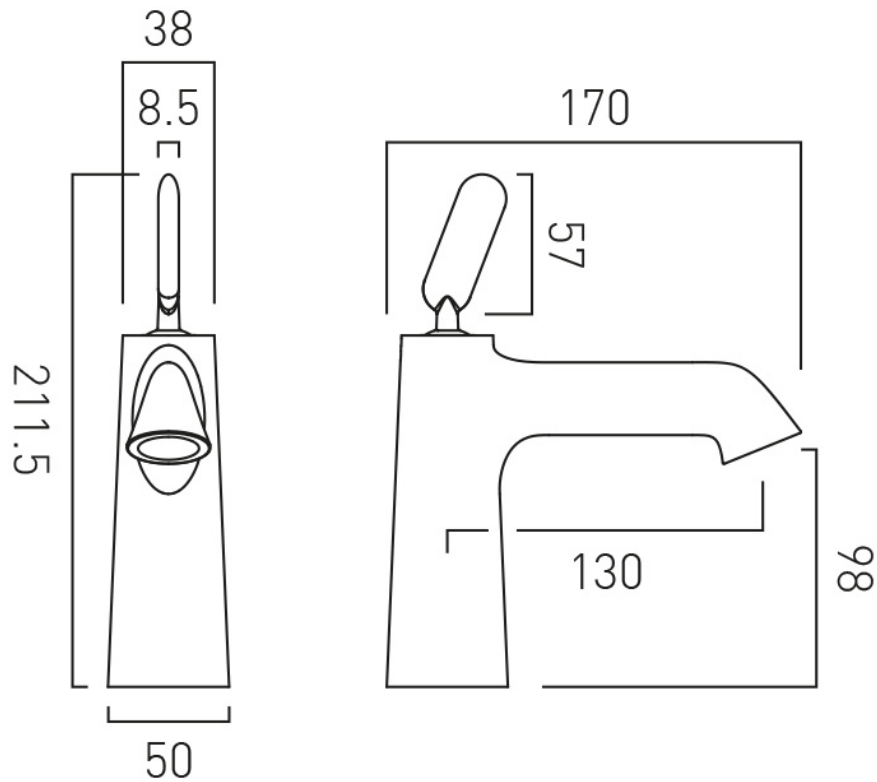

TECHNICAL DRAWING

COLLECTION: ARRONDI

PRODUCT CODE: ARR-100/SB-CP

tel: 01934 744466
email: sales@vado.com
www.vado.com

where inspiration flows
taps | showering | accessories