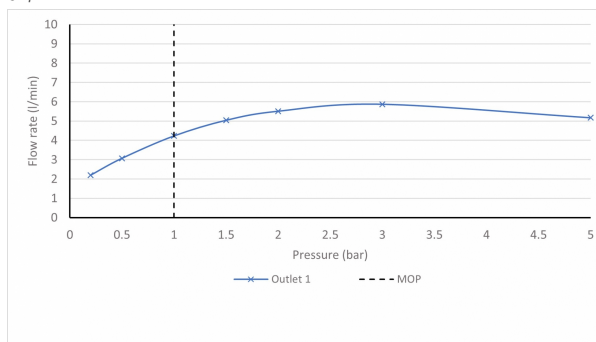

FLOW RATE AT 3.0 BAR FLOW PRESSURE:

5 l/min

tel: 01934 744466
email: sales@vado.com
www.vado.com

where inspiration flows
taps | showering | accessories