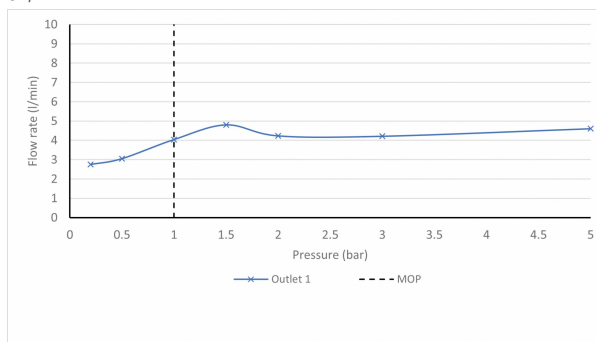

SPECIFICATION SHEET

COLLECTION: ARRONDI

PRODUCT CODE: ARR-100M/CC-CP

DESCRIPTION:

mini mono basin mixer
single lever
deck mounted
smooth bodied
with universal basin waste
with water flow aerator
ceramic cartridge K-001-J25
deck mount drill hole diameter 35mm
minimum operating pressure 1.0 bar MP

FINISH:

Chrome

FLOW REGULATOR:

5 l/min flow regulator fitted as standard

MINIMUM OPERATING PRESSURE:

1.0 bar MP

FLOW RATE AT 3.0 BAR FLOW PRESSURE:

5 l/min