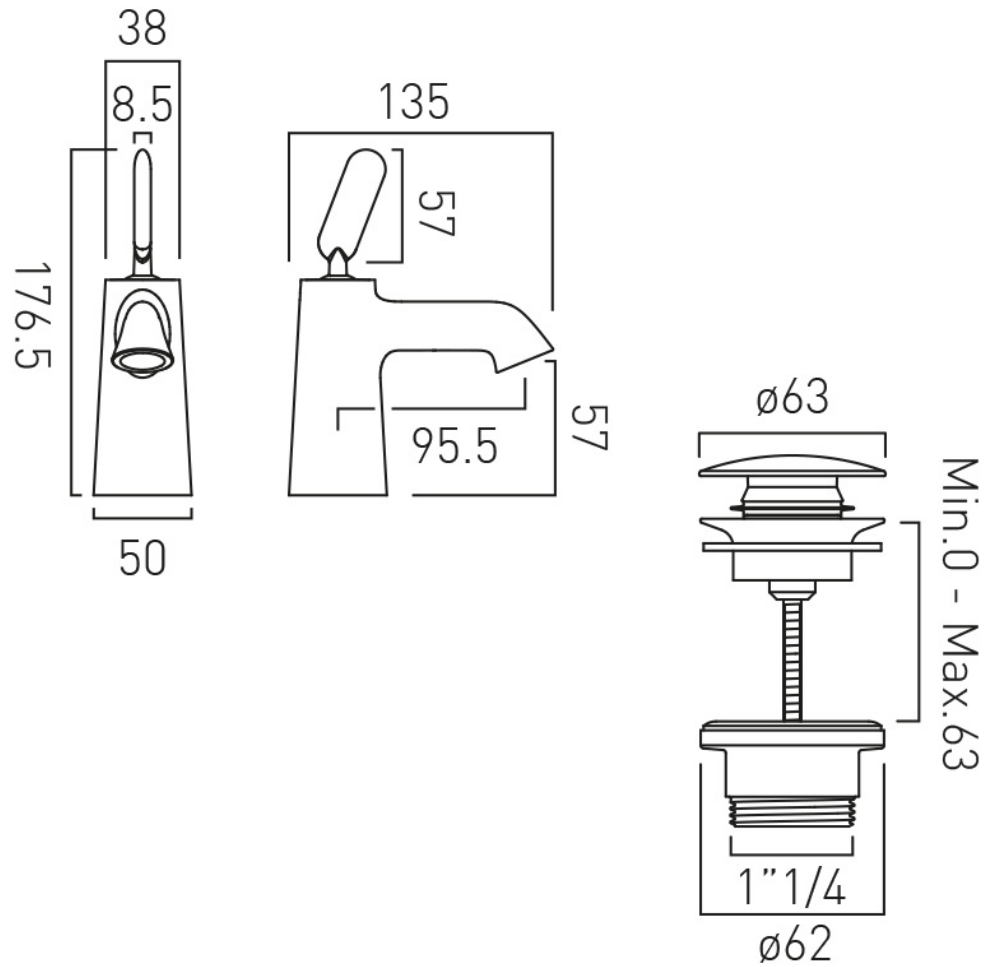

SPECIFICATION SHEET

COLLECTION: ARRONDI

PRODUCT CODE: ARR-100M/CC-CP

DESCRIPTION:

mini mono basin mixer
single lever
deck mounted
smooth bodied
with universal basin waste
with water flow aerator
ceramic cartridge K-001-J25
deck mount drill hole diameter 35mm
minimum operating pressure 1.0 bar MP

FINISH:

Chrome

FLOW REGULATOR:

5 l/min flow regulator fitted as standard

MINIMUM OPERATING PRESSURE:

1.0 bar MP

FLOW RATE AT 3.0 BAR FLOW PRESSURE:

5 l/min

tel: 01934 744466
email: sales@vado.com
www.vado.com

where inspiration flows
taps | showering | accessories

TECHNICAL DRAWING

COLLECTION: ARRONDI

PRODUCT CODE: ARR-100M/CC-CP

tel: 01934 744466
email: sales@vado.com
www.vado.com