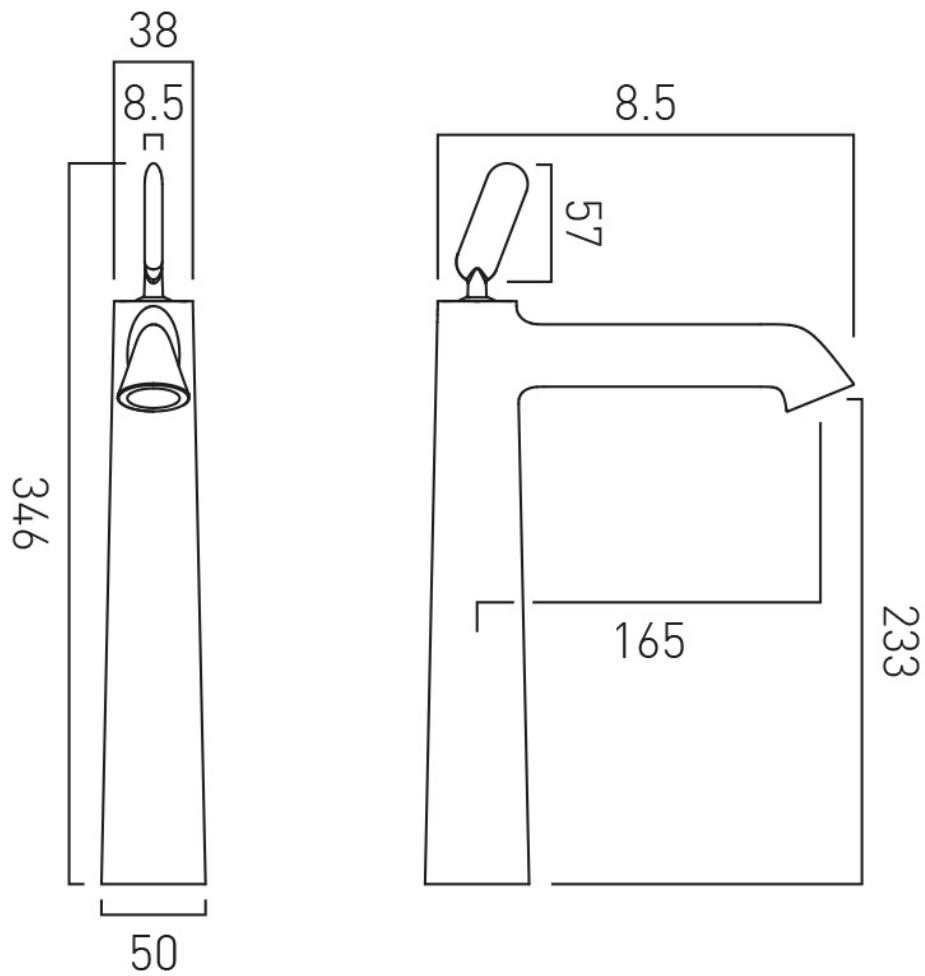

TECHNICAL DRAWING

COLLECTION: ARRONDI

PRODUCT CODE: ARR-100E/SB-CP

tel: 01934 744466
email: sales@vado.com
www.vado.com

where inspiration flows
taps | showering | accessories