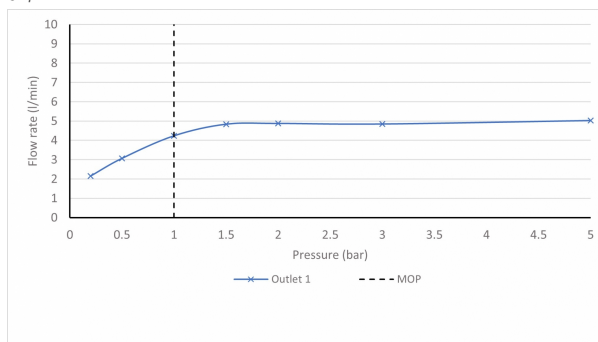

## FLOW REGULATOR:

5 l/min flow regulator fitted as standard

## MINIMUM OPERATING PRESSURE:

1.0 bar MP

## FLOW RATE AT 3.0 BAR FLOW PRESSURE:

5 l/min

tel: 01934 744466  
email: sales@vado.com  
www.vado.com

**where inspiration flows**  
taps | showering | accessories