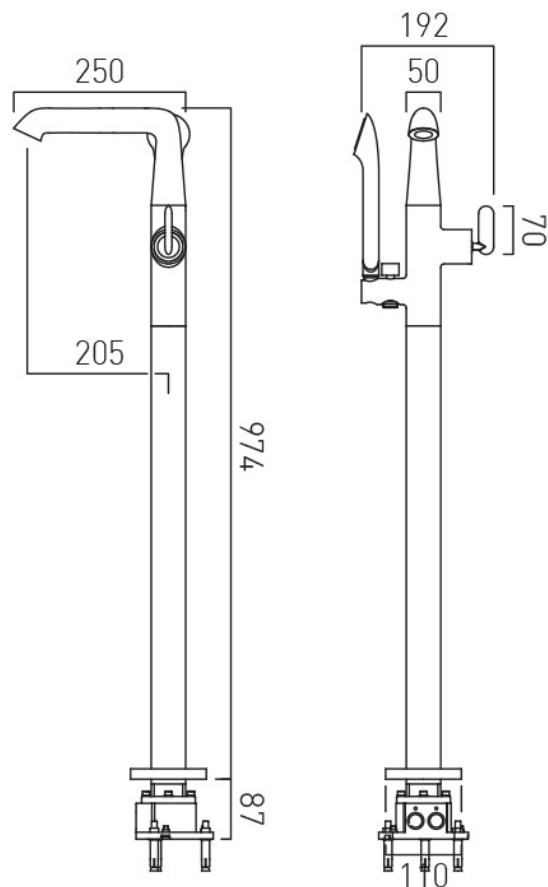

SPECIFICATION SHEET

COLLECTION: ARRONDI

PRODUCT CODE: ARR-133-CP

DESCRIPTION:

bath shower mixer
single lever
floor mounted
with water flow straightener
with single function shower kit
ceramic cartridge C-002-N35
2 x 1/2" female threaded connections
minimum operating pressure 1.0 bar MP

FINISH:

Chrome

FLOW REGULATOR:

FR-FLEXI/9-PLA

MINIMUM OPERATING PRESSURE:

1.0 bar MP

FLOW RATE AT 3.0 BAR FLOW PRESSURE:

Bath: 23 l/min, Handset: 16 l/min

tel: 01934 744466
email: sales@vado.com
www.vado.com

where inspiration flows
taps | showering | accessories

TECHNICAL DRAWING

COLLECTION: ARRONDI

PRODUCT CODE: ARR-133-CP

tel: 01934 744466
email: sales@vado.com
www.vado.com