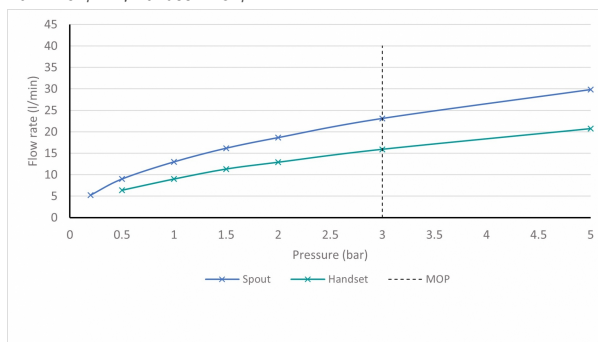

FINISH:

Chrome

FLOW REGULATOR:

FR-FLEXI/9-PLA

MINIMUM OPERATING PRESSURE:

1.0 bar MP

FLOW RATE AT 3.0 BAR FLOW PRESSURE:

Bath: 23 l/min, Handset: 16 l/min