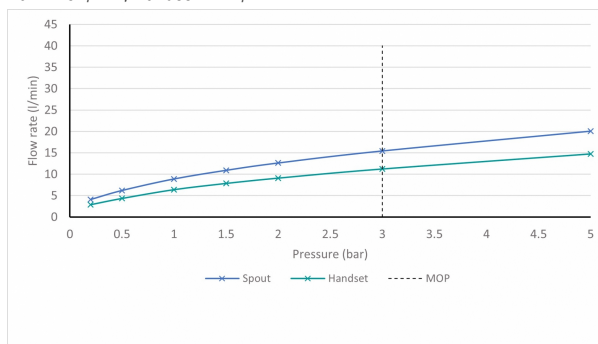

FLOW RATE AT 3.0 BAR FLOW PRESSURE:

Bath: 15 l/min, Handset: 11 l/min

tel: 01934 744466
email: sales@vado.com
www.vado.com

where inspiration flows
taps | showering | accessories