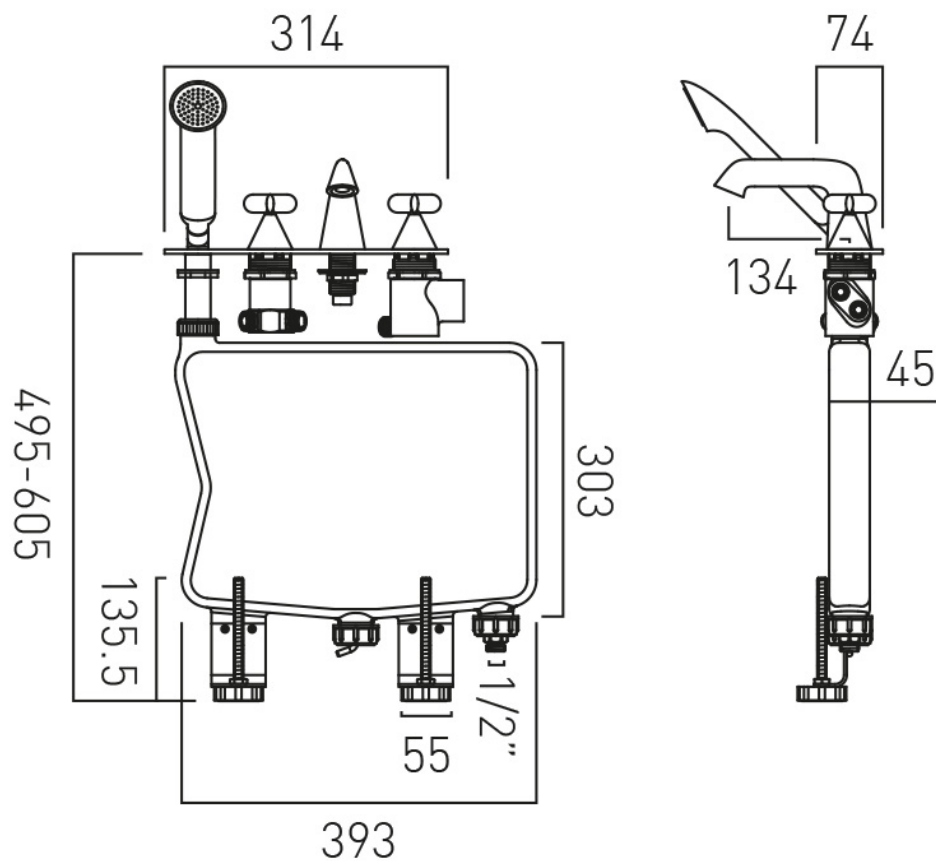

TECHNICAL DRAWING

COLLECTION: ARRONDI

PRODUCT CODE: ARR-232T-CP

tel: 01934 744466
email: sales@vado.com
www.vado.com

where inspiration flows
taps | showering | accessories