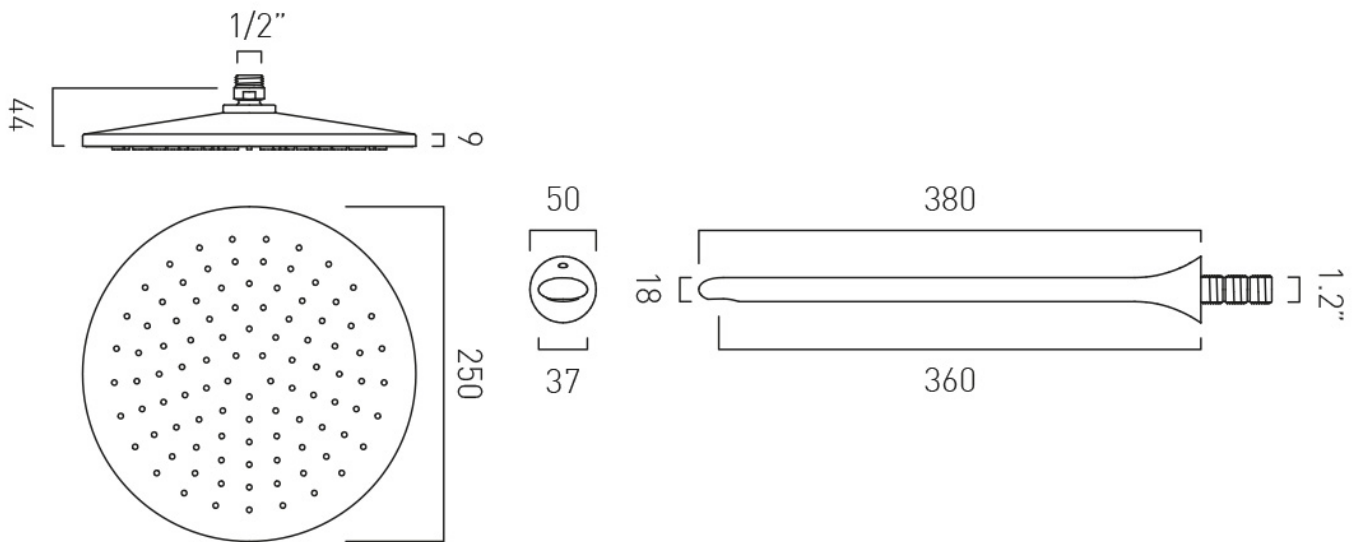

TECHNICAL DRAWING

COLLECTION: ARRONDI

PRODUCT CODE: ARR-HEAD/SA-CP

tel: 01934 744466
email: sales@vado.com
www.vado.com

where inspiration flows
taps | showering | accessories