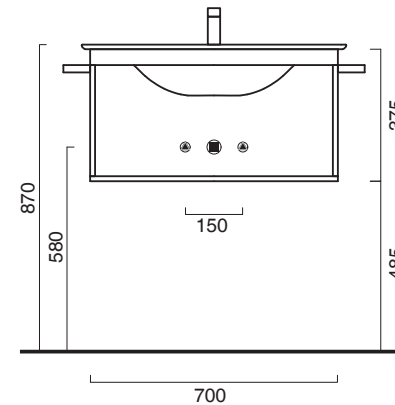

Mobile con struttura in alluminio anodizzato, rivestimento in MDF CARB (#) laccato con vernici all'acqua, cassetto con guide ad estrazione totale, chiusura ammortizzata ed apertura tip-on.
Furniture with anodized aluminum unit, MDF CARB (#) coating lacquered with water-based paints, full extension drawer slides, tip-on opening and soft closing drawer.
Meuble avec structure en aluminium anodisé, revêtement en MDF CARB (#) laqué avec des peintures à l'eau, tiroir avec glissières à sortie totale, fermeture amortie et ouverture tip-on.

- cod. 5M7550BM Bianco satinato | Satin white
- cod. 5M7550CS Cemento satinato | Satin cement
- cod. 5M7550MS Marrone satinato | Satin brown