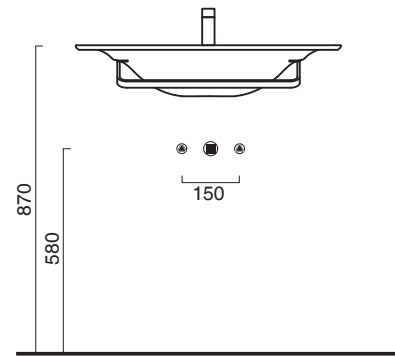

Portasciugamani in alluminio.
Aluminium towel rail.
Porte serviette en aluminium.

- cod. 5P75HZ00 Cromo | Chrome
- cod. 5P75HZNS Nero satinato | Satin black

Struttura in alluminio completa di ripiano in laminato.
Wall-mounted aluminum frame with laminate shelf.
Structure en aluminium avec plan en stratifié.

- cod. 5S755000 Inox scotch-brite
- cod. 5S7550BM Bianco satinato | Satin white
- cod. 5S7550NS Nero satinato | Satin black