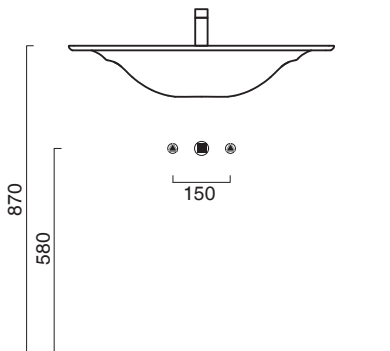

CE EN 14688 - CL00