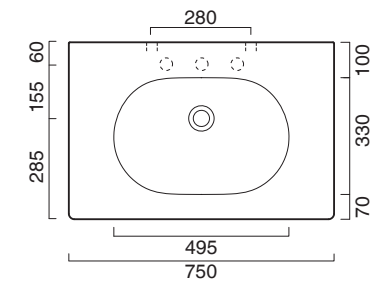

CE EN 14688 - CL00