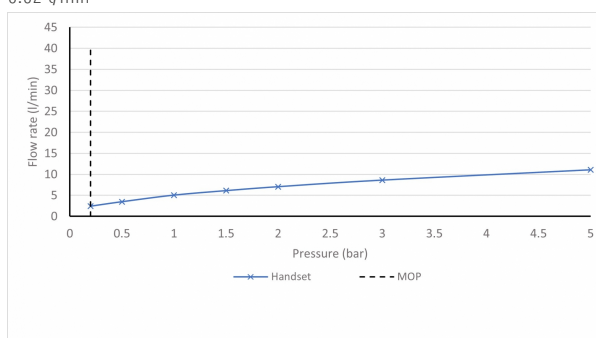

SPECIFICATION SHEET

COLLECTION: WASTES

PRODUCT CODE: IND-SHATTAF-BRN

DESCRIPTION:

luxury brass shattaf handset
wall mounted
with 100cm hose and wall bracket
minimum operating pressure 0.2 LP

FINISH:

Brushed Nickel

MINIMUM OPERATING PRESSURE:

0.2 bar LP

FLOW RATE AT 3.0 BAR FLOW PRESSURE:

8.62 l/min

tel: 01934 744466
email: sales@vado.com
www.vado.com

where inspiration flows
taps | showering | accessories

TECHNICAL DRAWING