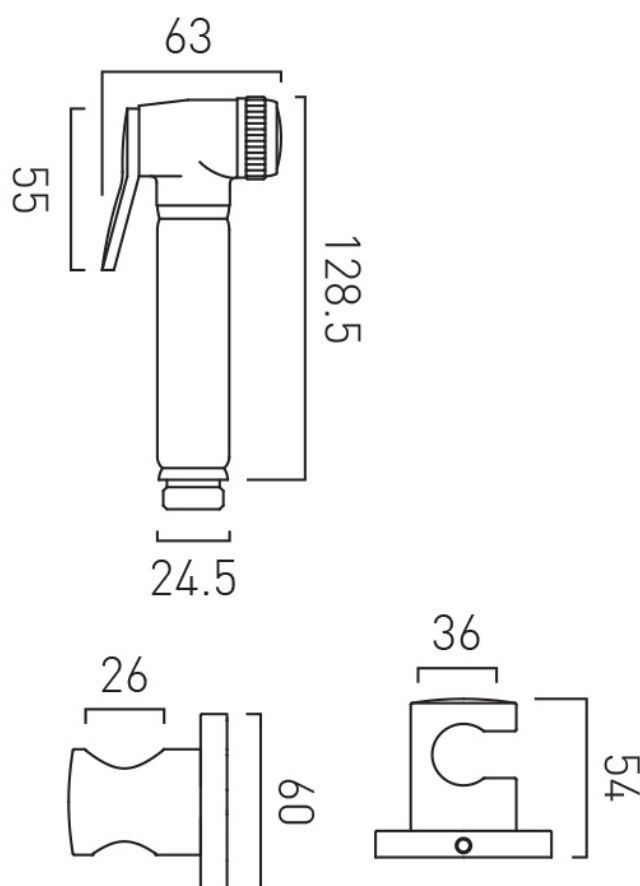

SPECIFICATION SHEET

COLLECTION: WASTES

PRODUCT CODE: IND-SHATTAF-BRN

DESCRIPTION:

luxury brass shattaf handset
wall mounted
with 100cm hose and wall bracket
minimum operating pressure 0.2 LP

FINISH:

Brushed Nickel

MINIMUM OPERATING PRESSURE:

0.2 bar LP

FLOW RATE AT 3.0 BAR FLOW PRESSURE:

8.62 l/min

tel: 01934 744466
email: sales@vado.com
www.vado.com

where inspiration flows
taps | showering | accessories

TECHNICAL DRAWING

COLLECTION: WASTES

PRODUCT CODE: IND-SHATTAF-BRN

tel: 01934 744466
email: sales@vado.com
www.vado.com

where inspiration flows
taps | showering | accessories