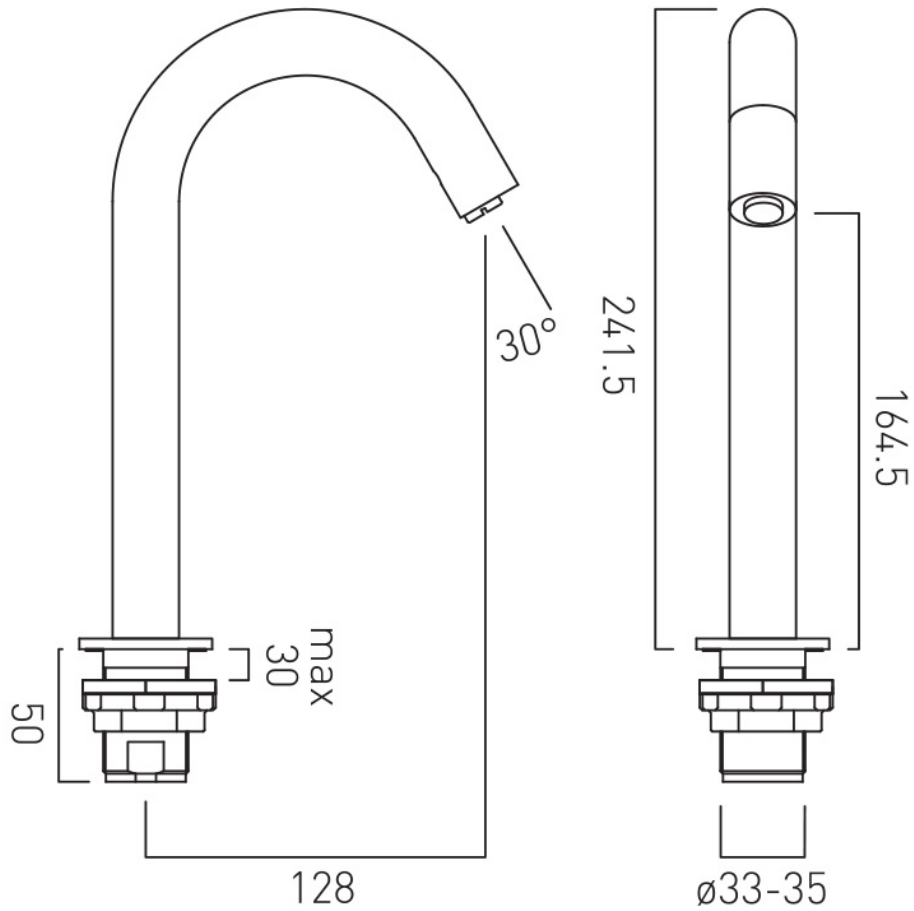

SPECIFICATION SHEET

COLLECTION: I-TECH

PRODUCT CODE: IND-IRDSPOUT-BLK

DESCRIPTION:

infra-red spout
deck mounted
mains or battery operated
comes with standard AA batteries
minimum operating pressure 1.0 bar MP

tel: 01934 744466
email: sales@vado.com
www.vado.com

where inspiration flows
taps | showering | accessories

TECHNICAL DRAWING

COLLECTION: I-TECH

PRODUCT CODE: IND-IRDSPOUT-BLK

tel: 01934 744466
email: sales@vado.com
www.vado.com