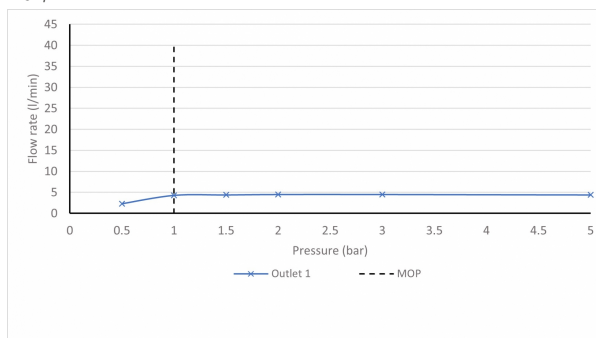

SPECIFICATION SHEET

COLLECTION: I-TECH

PRODUCT CODE: IND-IRDSPOUT-BLK

DESCRIPTION:

infra-red spout
deck mounted
mains or battery operated
comes with standard AA batteries
minimum operating pressure 1.0 bar MP

FINISH:

Brushed Black

FLOW REGULATOR:

flow regulator fitted as standard

MINIMUM OPERATING PRESSURE:

1.0 bar MP

FLOW RATE AT 3.0 BAR FLOW PRESSURE:

4.5 l/min