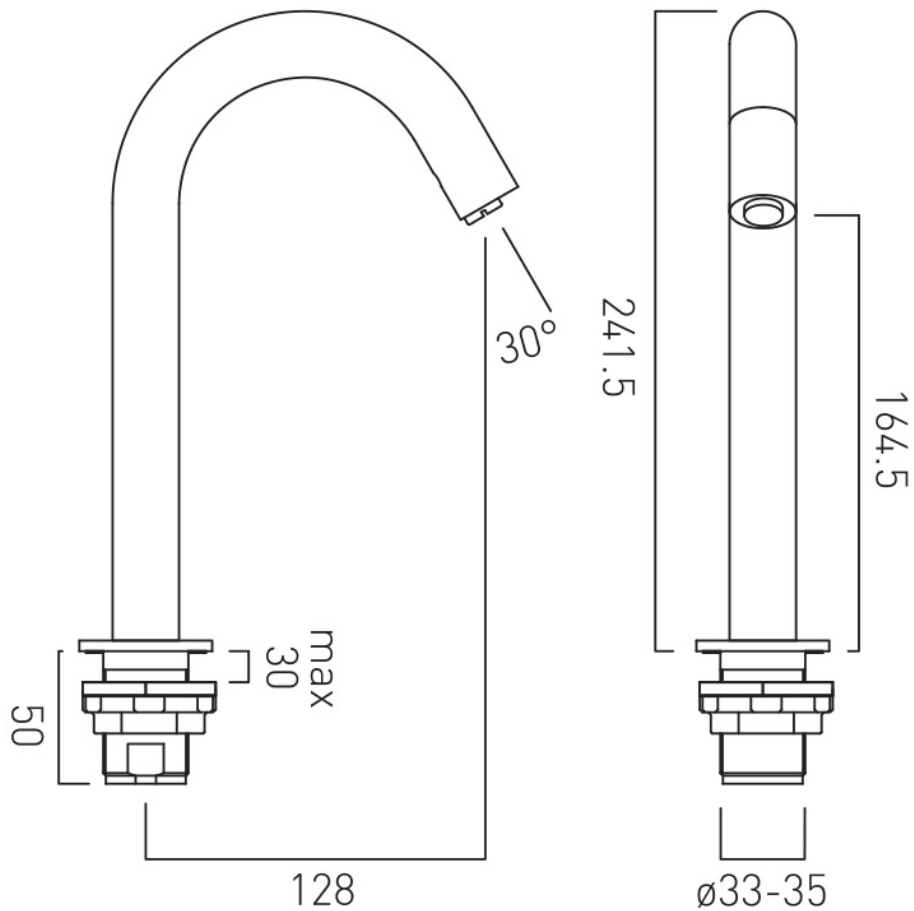

# SPECIFICATION SHEET

**COLLECTION:** I-TECH

**PRODUCT CODE:** IND-IRDSPOUT-BRG

**DESCRIPTION:**

infra-red spout  
deck mounted  
mains or battery operated  
comes with standard AA batteries  
minimum operating pressure 1.0 bar MP

# TECHNICAL DRAWING

**COLLECTION:** I-TECH

**PRODUCT CODE:** IND-IRDSPOUT-BRG

tel: 01934 744466  
email: sales@vado.com  
www.vado.com

**where inspiration flows**  
taps | showering | accessories