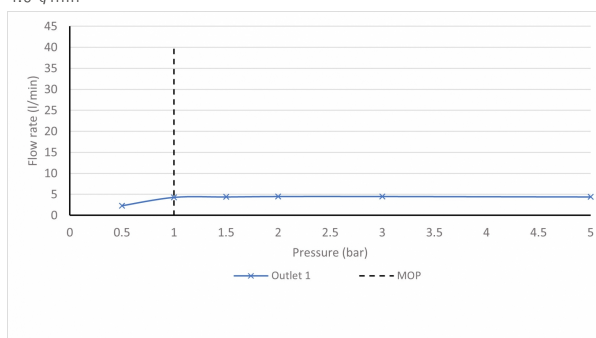

# SPECIFICATION SHEET

**COLLECTION:** I-TECH

**PRODUCT CODE:** IND-IRDSPOUT-BRG

**DESCRIPTION:**

infra-red spout  
deck mounted  
mains or battery operated  
comes with standard AA batteries  
minimum operating pressure 1.0 bar MP

**FINISH:**

Brushed Gold

**FLOW REGULATOR:**

flow regulator fitted as standard

**MINIMUM OPERATING PRESSURE:**

1.0 bar MP

**FLOW RATE AT 3.0 BAR FLOW PRESSURE:**

4.5 l/min