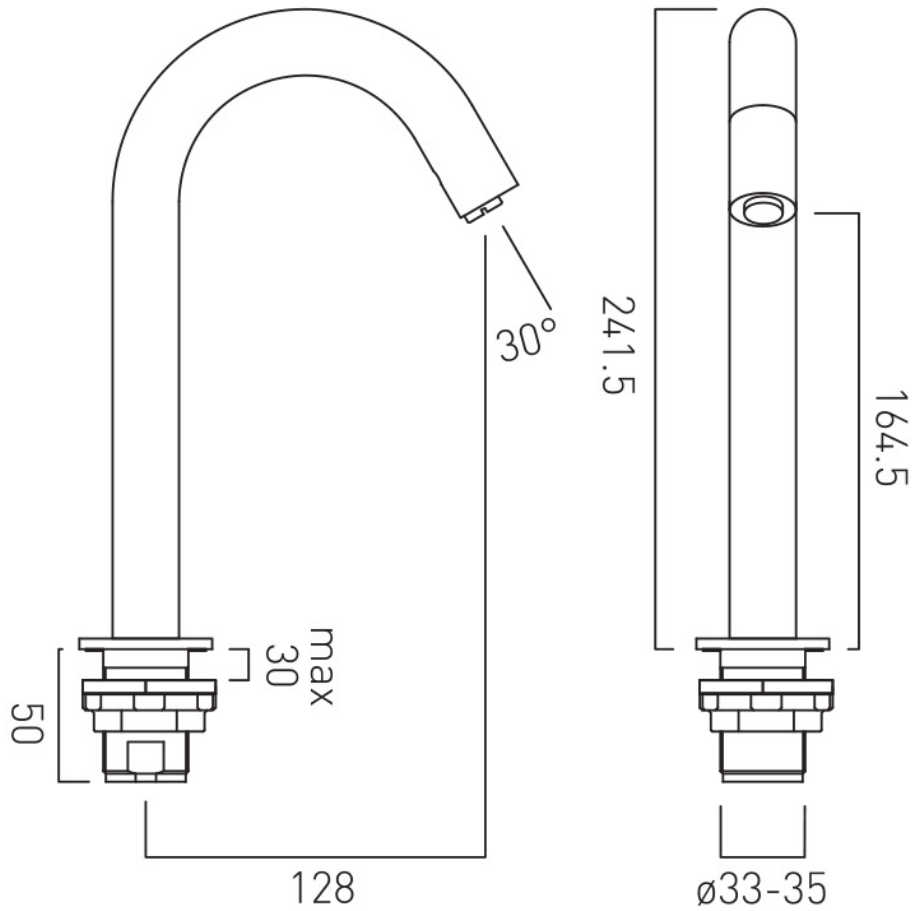

SPECIFICATION SHEET

COLLECTION: I-TECH

PRODUCT CODE: IND-IRDSPOUT-BRN

DESCRIPTION:

infra-red spout
deck mounted
mains or battery operated
comes with standard AA batteries
minimum operating pressure 1.0 bar MP

FINISH:

Brushed Nickel

FLOW REGULATOR:

flow regulator fitted as standard

MINIMUM OPERATING PRESSURE:

1.0 bar MP

FLOW RATE AT 3.0 BAR FLOW PRESSURE:

4.5 l/min

tel: 01934 744466
email: sales@vado.com
www.vado.com

where inspiration flows
taps | showering | accessories

TECHNICAL DRAWING

COLLECTION: I-TECH

PRODUCT CODE: IND-IRDSPOUT-BRN

tel: 01934 744466
email: sales@vado.com
www.vado.com