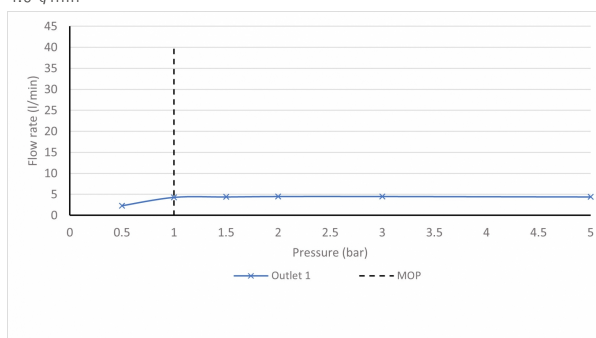

SPECIFICATION SHEET

COLLECTION: I-TECH

PRODUCT CODE: IND-IRDSPOUT-BRN

DESCRIPTION:

infra-red spout
deck mounted
mains or battery operated
comes with standard AA batteries
minimum operating pressure 1.0 bar MP

FINISH:

Brushed Nickel

FLOW REGULATOR:

flow regulator fitted as standard

MINIMUM OPERATING PRESSURE:

1.0 bar MP

FLOW RATE AT 3.0 BAR FLOW PRESSURE:

4.5 l/min