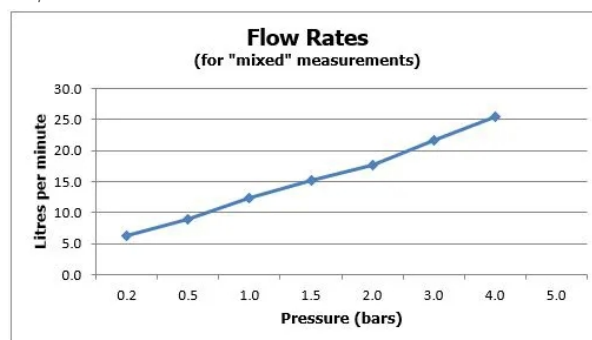

FINISH:

Brushed Black

MINIMUM OPERATING PRESSURE:

0.2 bar LP (shower) 1.5 bar MP (bath)

FLOW RATE AT 3.0 BAR FLOW PRESSURE:

22 l/min

tel: 01934 744466
email: sales@vado.com
www.vado.com

where inspiration flows
taps | showering | accessories