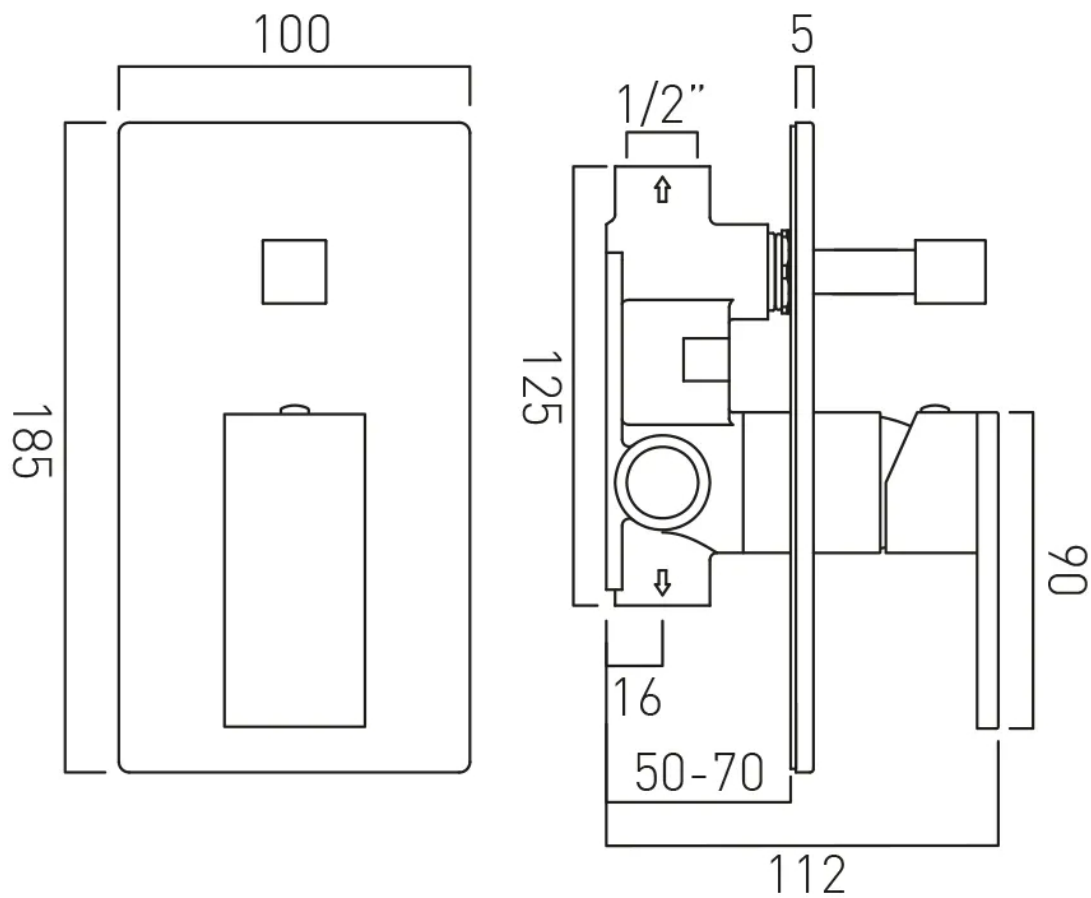

SPECIFICATION SHEET

COLLECTION: NOTION

PRODUCT CODE: IND-NOT147A-BLK

DESCRIPTION:

concealed shower valve with diverter
single lever
wall mounted
ceramic cartridge CAR-K35A
2 x 1/2" female inlets
2 x 1/2" female outlets
min-max wall mount 50-70mm
minimum operating pressure 0.2 bar LP shower / 1.5 bar MP bath

FINISH:

Brushed Black

MINIMUM OPERATING PRESSURE:

0.2 bar LP (shower) 1.5 bar MP (bath)

FLOW RATE AT 3.0 BAR FLOW PRESSURE:

22 l/min

tel: 01934 744466
email: sales@vado.com
www.vado.com

where inspiration flows
taps | showering | accessories

TECHNICAL DRAWING

COLLECTION: NOTION

PRODUCT CODE: IND-NOT147A-BLK

tel: 01934 744466
email: sales@vado.com
www.vado.com

where inspiration flows
taps | showering | accessories