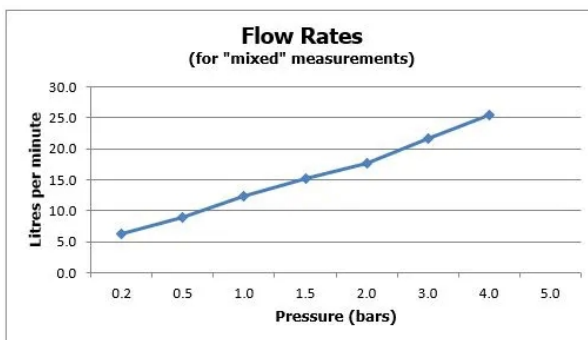

FINISH:

Brushed Black

MINIMUM OPERATING PRESSURE:

0.2 bar LP (shower) 1.5 bar MP (bath)

FLOW RATE AT 3.0 BAR FLOW PRESSURE:

22 l/min

tel: 01934 744466
email: sales@vado.com
www.vado.com

where inspiration flows
taps | showering | accessories