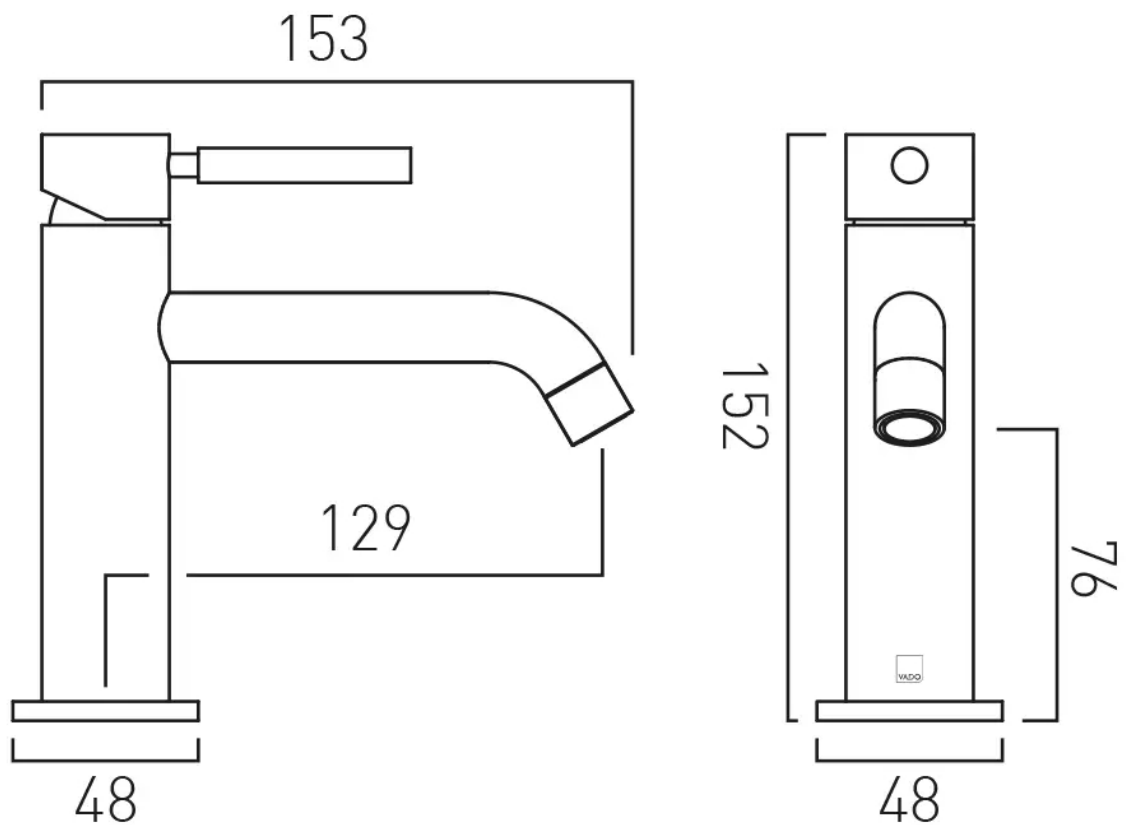

# SPECIFICATION SHEET

**COLLECTION:** ORIGINS

**PRODUCT CODE:** IND-ORI200/SB-BLK

**DESCRIPTION:**

slimline mono basin mixer  
single lever  
deck mounted  
smooth bodied  
without basin waste  
with water flow aerator  
ceramic cartridge C-010-N25  
2 x 1/2" nut x 400mm flexipipe connections  
deck mount drill hole diameter 35mm  
minimum operating pressure 1.0 bar MP

# TECHNICAL DRAWING

**COLLECTION:** ORIGINS

**PRODUCT CODE:** IND-ORI200/SB-BLK

tel: 01934 744466  
email: sales@vado.com  
www.vado.com

**where inspiration flows**  
taps | showering | accessories