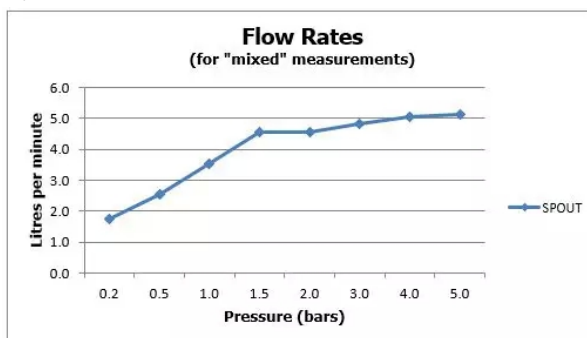

**FINISH:**

Brushed Black

**FLOW REGULATOR:**

5l/min fitted as standard

**MINIMUM OPERATING PRESSURE:**

1.0 bar MP

**FLOW RATE AT 3.0 BAR FLOW PRESSURE:**

5 l/min