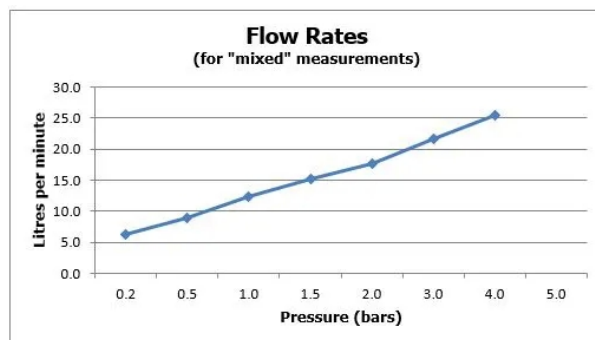

SPECIFICATION SHEET

COLLECTION: ORIGINS

PRODUCT CODE: IND-ORI147A-BLK

DESCRIPTION:

concealed shower valve with diverter
single lever
wall mounted
ceramic cartridge CAR-K35A
2 x 1/2" female inlets
2 x 1/2" female outlets
min-max wall mount 70-95mm
optimum installation depth 83mm
minimum operating pressure 0.2 bar LP shower / 1.5 bar MP bath

FINISH:

Brushed Black

MINIMUM OPERATING PRESSURE:

0.2 bar LP (shower) 1.5 bar MP (bath)

FLOW RATE AT 3.0 BAR FLOW PRESSURE:

22 l/min

tel: 01934 744466
email: sales@vado.com
www.vado.com

where inspiration flows
taps | showering | accessories