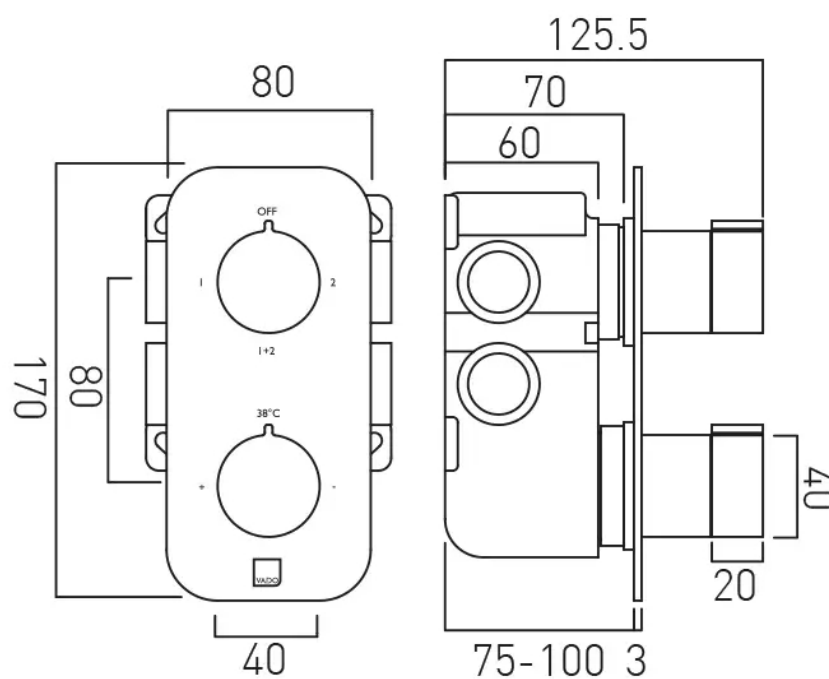

diverter cartridge FL-802-33/2MX

2 x 3/4" female inlets

2 x 3/4" female outlets

includes 3/4" - 1/2" adaptors

supplied with mortar/tile guard

min-max wall mount 75-100mm

optimum installation depth 87mm

minimum operating pressure 0.2 bar LP (shower) / 1.0 bar MP (bath)

tel: 01934 744466

email: sales@vado.com

www.vado.com

where inspiration flows

taps | showering | accessories

TECHNICAL DRAWING

COLLECTION: ALTITUDE

PRODUCT CODE: IND-T148/2-ALT-BLK