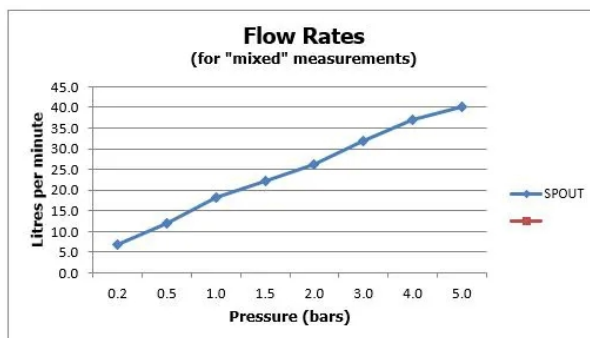

bar MP (bath)

FINISH:

Brushed Black

MINIMUM OPERATING PRESSURE:

0.2 bar LP (shower) 1.0 bar MP (bath)

FLOW RATE AT 3.0 BAR FLOW PRESSURE:

32 l/min

15 year guarantee