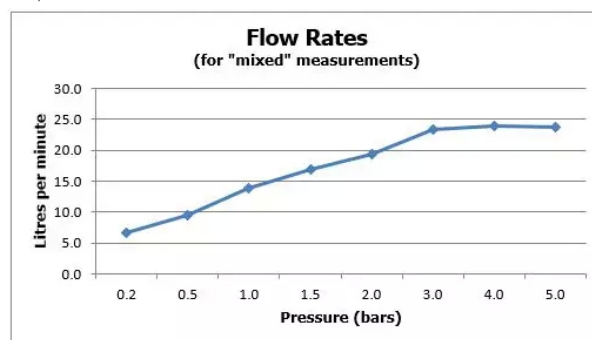

SPECIFICATION SHEET

COLLECTION:

PRODUCT CODE: IND-SQ/30-BLK

DESCRIPTION:

single function easy clean slim line square shower head
300mm (12")

minimum operating pressure 0.2 bar LP

FINISH:

Brushed Black

MINIMUM OPERATING PRESSURE:

0.2 bar LP

FLOW RATE AT 3.0 BAR FLOW PRESSURE:

24 l/min

tel: 01934 744466
email: sales@vado.com
www.vado.com

where inspiration flows
taps | showering | accessories

TECHNICAL DRAWING