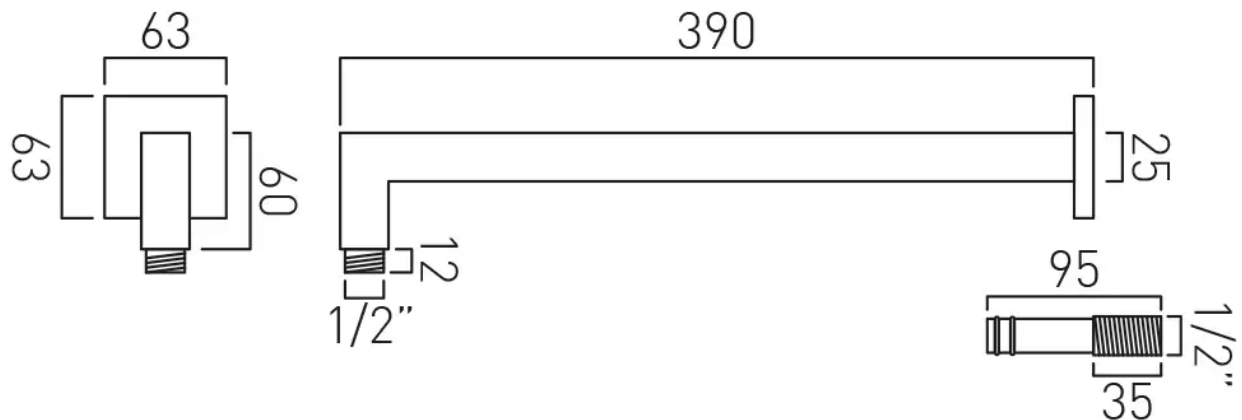

SPECIFICATION SHEET

COLLECTION:

PRODUCT CODE: IND-EFSA/SQ-BLK

DESCRIPTION:

shower arm square easy fit wall mounted

FINISH:

Brushed Black

tel: 01934 744466
email: sales@vado.com
www.vado.com

where inspiration flows
taps | showering | accessories

TECHNICAL DRAWING

COLLECTION:

PRODUCT CODE: IND-EFSA/SQ-BLK

tel: 01934 744466
email: sales@vado.com
www.vado.com

where inspiration flows
taps | showering | accessories