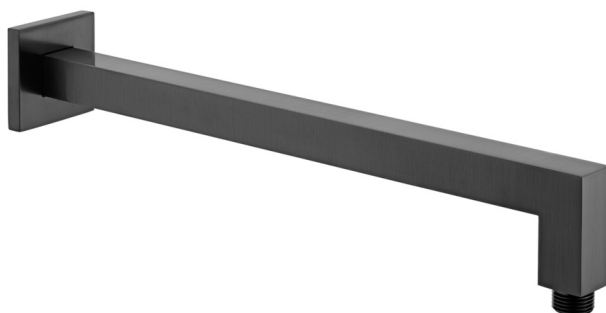

SPECIFICATION SHEET

COLLECTION:

PRODUCT CODE: IND-EFSA/SQ-BLK

DESCRIPTION:

shower arm square easy fit wall mounted

FINISH:

Brushed Black

tel: 01934 744466
email: sales@vado.com
www.vado.com

where inspiration flows
taps | showering | accessories

TECHNICAL DRAWING

COLLECTION:

PRODUCT CODE: IND-EFSA/SQ-BLK

tel: 01934 744466
email: sales@vado.com
www.vado.com

where inspiration flows
taps | showering | accessories