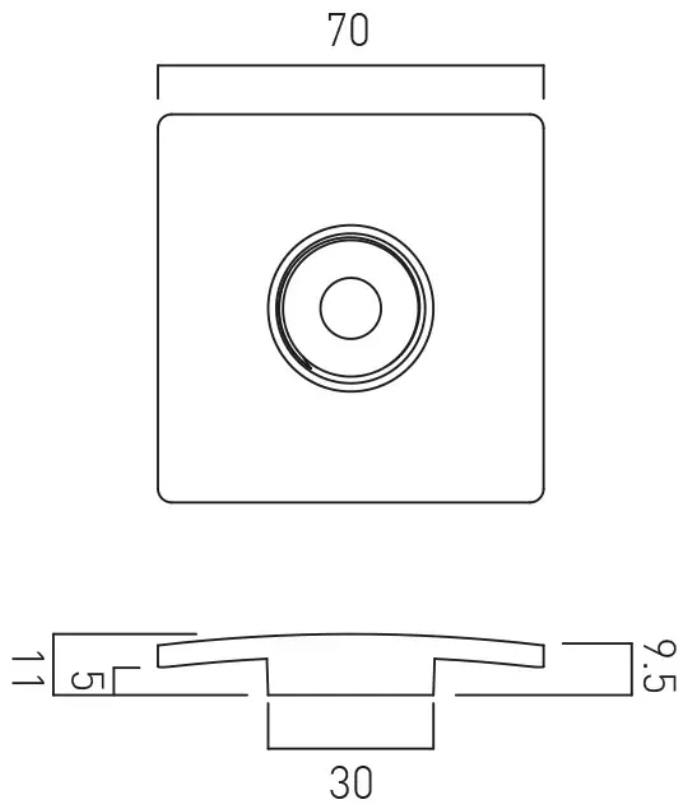


SPECIFICATION SHEET

COLLECTION:

PRODUCT CODE: IND-395CAP/SQ-BLK

DESCRIPTION:

square screw on cap to suit IND-395 universal basin waste

FINISH:

Brushed Black

tel: 01934 744466
email: sales@vado.com
www.vado.com

where inspiration flows
taps | showering | accessories

TECHNICAL DRAWING

COLLECTION:

PRODUCT CODE: IND-395CAP/SQ-BLK

tel: 01934 744466
email: sales@vado.com
www.vado.com

where inspiration flows
taps | showering | accessories