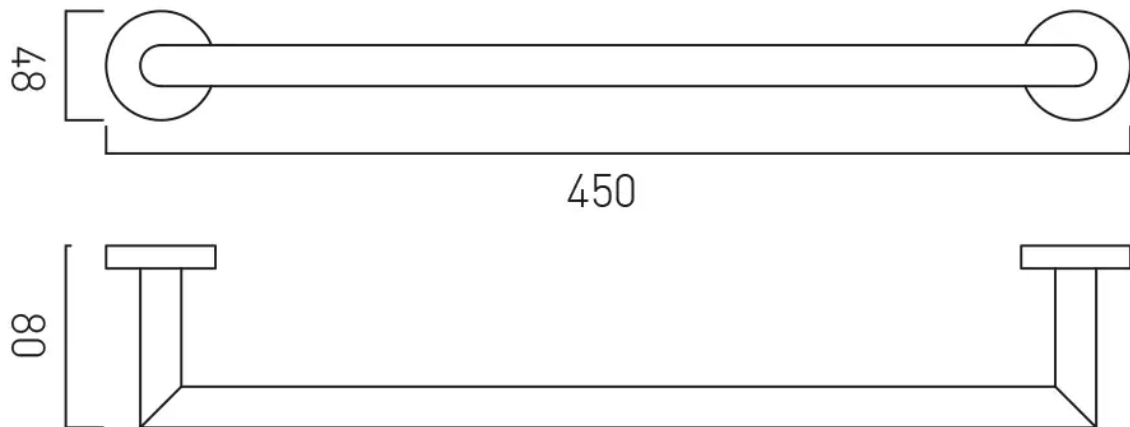

SPECIFICATION SHEET

COLLECTION: SPA

PRODUCT CODE: IND-SPA184-45-BLK

DESCRIPTION:

spa towel rail 450mm (18")

FINISH:

Brushed Black

tel: 01934 744466
email: sales@vado.com
www.vado.com

where inspiration flows
taps | showering | accessories

TECHNICAL DRAWING

COLLECTION: SPA

PRODUCT CODE: IND-SPA184-45-BLK

tel: 01934 744466
email: sales@vado.com
www.vado.com

where inspiration flows
taps | showering | accessories