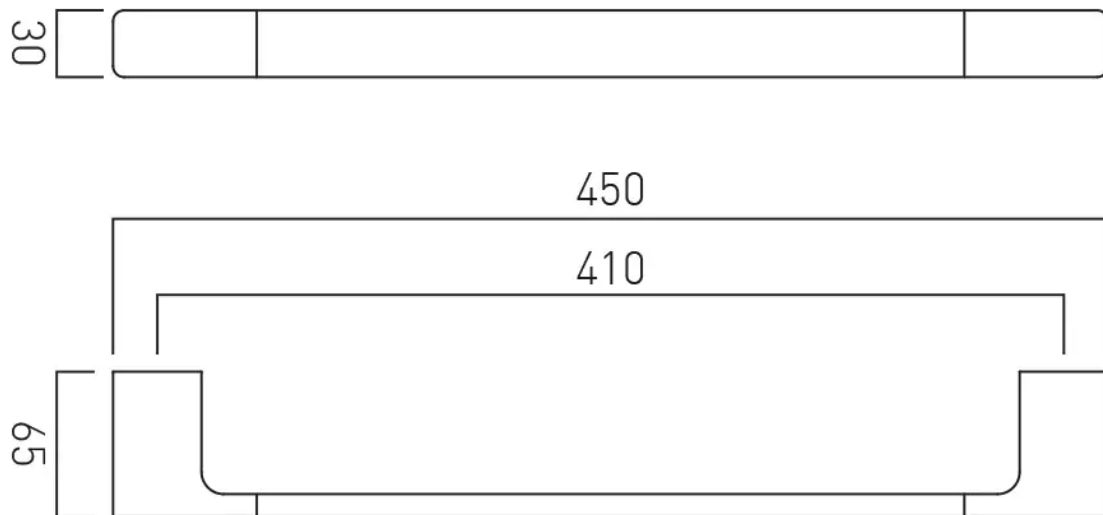


SPECIFICATION SHEET

COLLECTION: SHAMA

PRODUCT CODE: IND-SHA184-45-BLK

DESCRIPTION:

shama towel rail 450mm (18")

FINISH:

Brushed Black

tel: 01934 744466
email: sales@vado.com
www.vado.com

where inspiration flows
taps | showering | accessories

TECHNICAL DRAWING

COLLECTION: SHAMA

PRODUCT CODE: IND-SHA184-45-BLK

tel: 01934 744466
email: sales@vado.com
www.vado.com

where inspiration flows
taps | showering | accessories