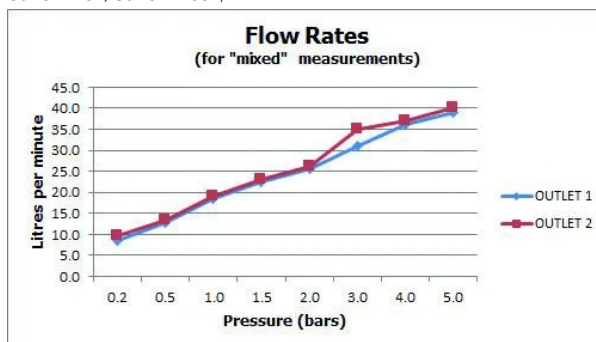

FINISH:

Chrome

MINIMUM OPERATING PRESSURE:

0.2 bar LP

FLOW RATE AT 3.0 BAR FLOW PRESSURE:

Outlet 1: 31, Outlet 2: 35 l/min

tel: 01934 744466
email: sales@vado.com
www.vado.com

where inspiration flows
taps | showering | accessories