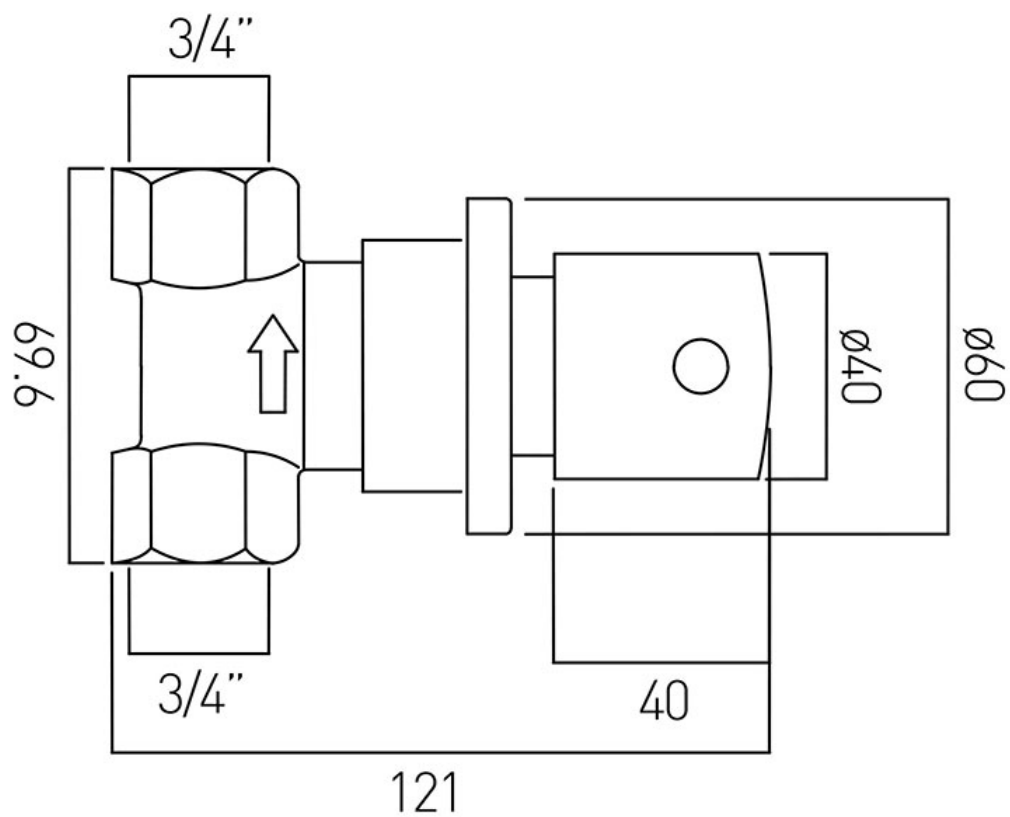

SPECIFICATION SHEET

COLLECTION: ZOO

PRODUCT CODE: ZOO-143-3/4-C/P

DESCRIPTION:

concealed stop valve 3/4" wall mounted ceramic cartridge ELE-VALVE/CD-3/4 1 x 3/4" female inlet 1 x 3/4" female outlet
minimum operating pressure 0.2 bar LP

FINISH:

Chrome

MINIMUM OPERATING PRESSURE:

0.2 bar LP

FLOW RATE AT 3.0 BAR FLOW PRESSURE:

29 l/min

tel: 01934 744466
email: sales@vado.com
www.vado.com

where inspiration flows
taps | showering | accessories

TECHNICAL DRAWING

COLLECTION: ZOO

PRODUCT CODE: ZOO-143-3/4-C/P

tel: 01934 744466
email: sales@vado.com
www.vado.com

where inspiration flows
taps | showering | accessories