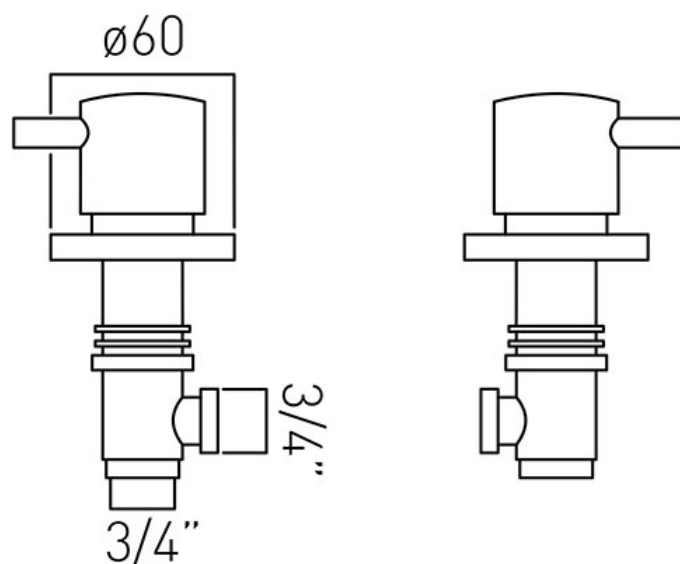

# SPECIFICATION SHEET

**COLLECTION:** ZOO

**PRODUCT CODE:** ZOO-142/PR-3/4-C/P

**DESCRIPTION:**

pair of valves 3/4"  
deck mounted  
cold ceramic cartridge C-303-RTC  
hot ceramic cartridge C-303-LTC  
3/4" x 10mm thread length male inlet  
3/4" x 10mm thread length male outlet  
10mm thread length  
max bath thickness 25mm  
deck mount drill hole diameter 33mm  
minimum operating pressure 0.2 bar LP

# TECHNICAL DRAWING

**COLLECTION:** Z00

**PRODUCT CODE:** Z00-142/PR-3/4-C/P

tel: 01934 744466  
email: sales@vado.com  
www.vado.com

**where inspiration flows**  
taps | showering | accessories