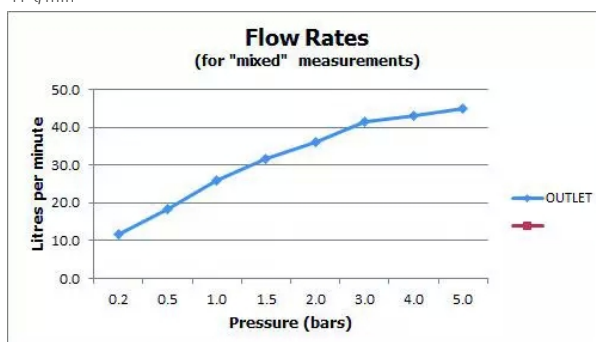

# SPECIFICATION SHEET

**COLLECTION:** ZOO

**PRODUCT CODE:** ZOO-142/PR-3/4-C/P

**DESCRIPTION:**

pair of valves 3/4"  
deck mounted  
cold ceramic cartridge C-303-RTC  
hot ceramic cartridge C-303-LTC  
3/4" x 10mm thread length male inlet  
3/4" x 10mm thread length male outlet  
10mm thread length  
max bath thickness 25mm  
deck mount drill hole diameter 33mm  
minimum operating pressure 0.2 bar LP

**FINISH:**

Chrome

**FLOW REGULATOR:**

N

**MINIMUM OPERATING PRESSURE:**

0.2 bar LP

**FLOW RATE AT 3.0 BAR FLOW PRESSURE:**

41 l/min