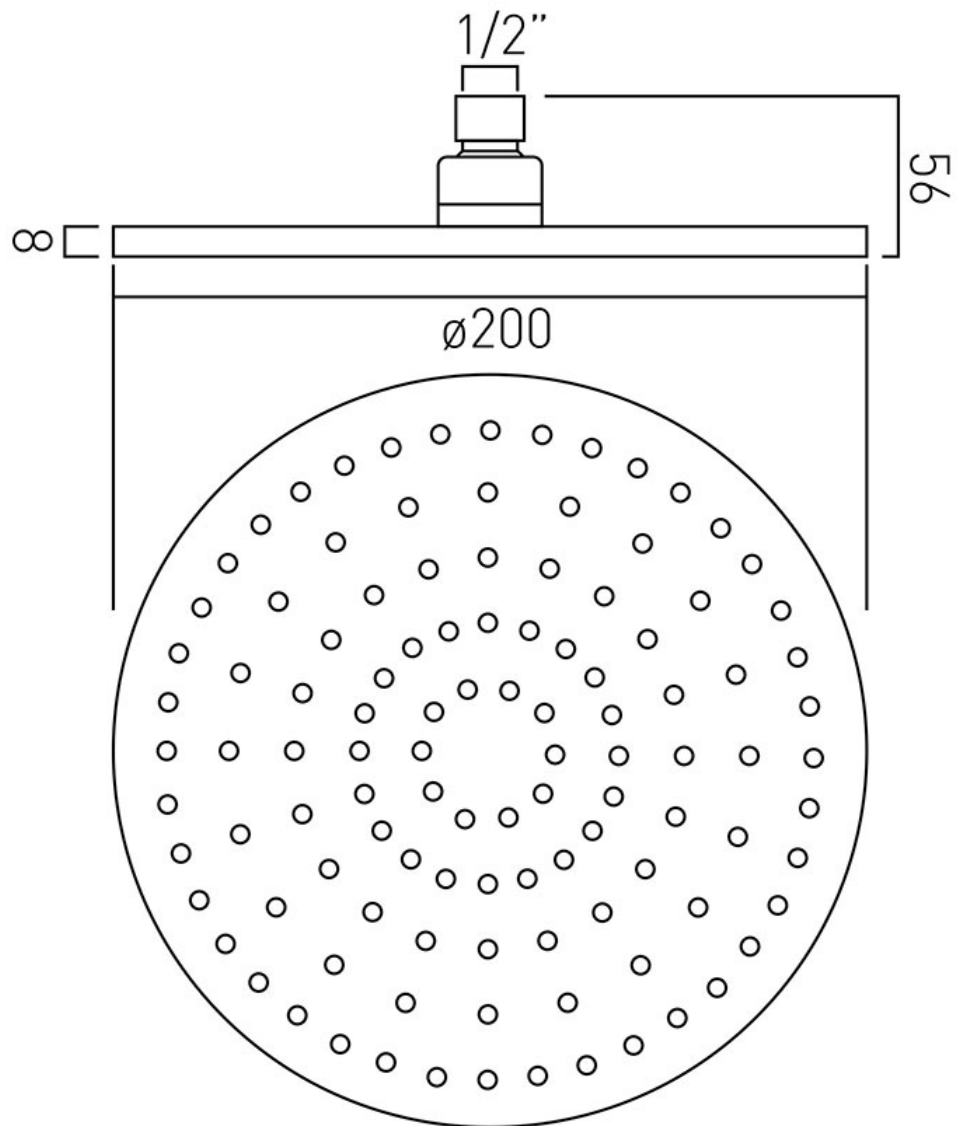

TECHNICAL DRAWING

COLLECTION: ATMOSPHERE

PRODUCT CODE: ATM-HEAD/RO/B-C/P

tel: 01934 744466
email: sales@vado.com
www.vado.com

where inspiration flows
taps | showering | accessories