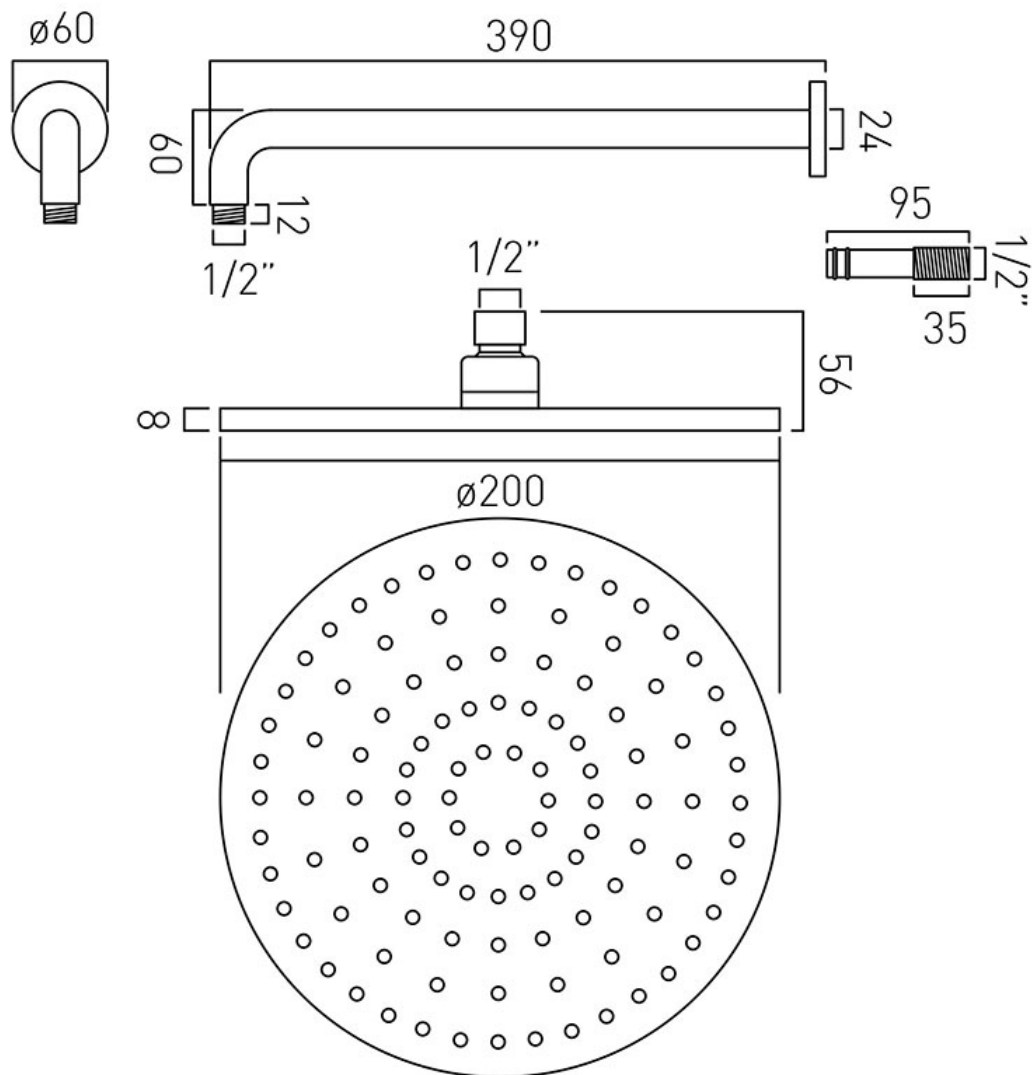

TECHNICAL DRAWING

COLLECTION: ATMOSPHERE

PRODUCT CODE: ATM-HEADRO/B/SA-C/P

tel: 01934 744466
email: sales@vado.com
www.vado.com

where inspiration flows
taps | showering | accessories