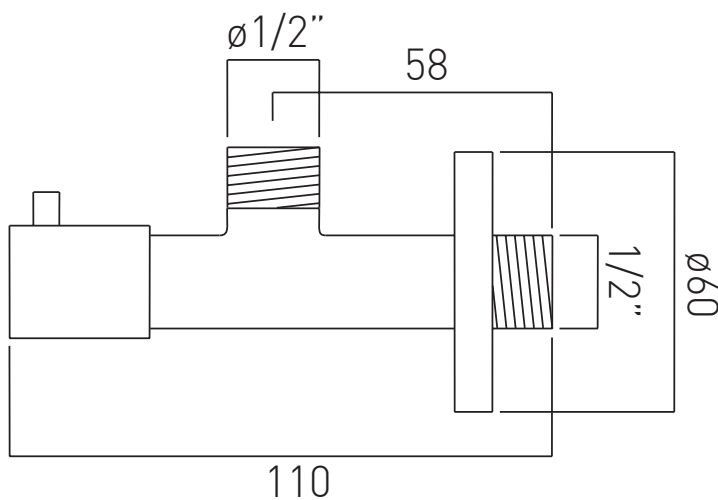

SPECIFICATION SHEET

PRODUCT CODE: PEX-230-C/P

DESCRIPTION:

1/2" x 1/2" contemporary quarter turn angle valve,
includes integrated filter

FINISH: Chrome

tel: +44 (0)1934 745160
email: export@vado.com
www.vado.com