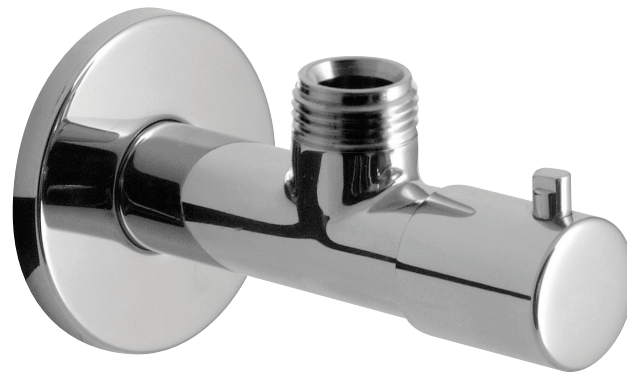

SPECIFICATION SHEET

PRODUCT CODE: PEX-230-C/P

DESCRIPTION:

1/2" x 1/2" contemporary quarter turn angle valve,
includes integrated filter

FINISH: Chrome

tel: +44 (0)1934 745160
email: export@vado.com
www.vado.com