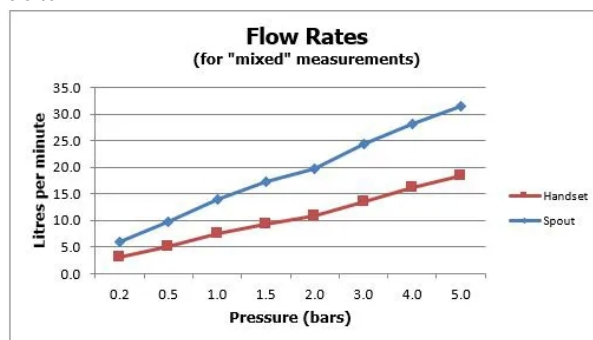

FINISH:

Chrome

FLOW REGULATOR:

FR-FLEXI/8-PLA

MINIMUM OPERATING PRESSURE:

3.0 bar HP

tel: 01934 744466
email: sales@vado.com
www.vado.com

where inspiration flows
taps | showering | accessories