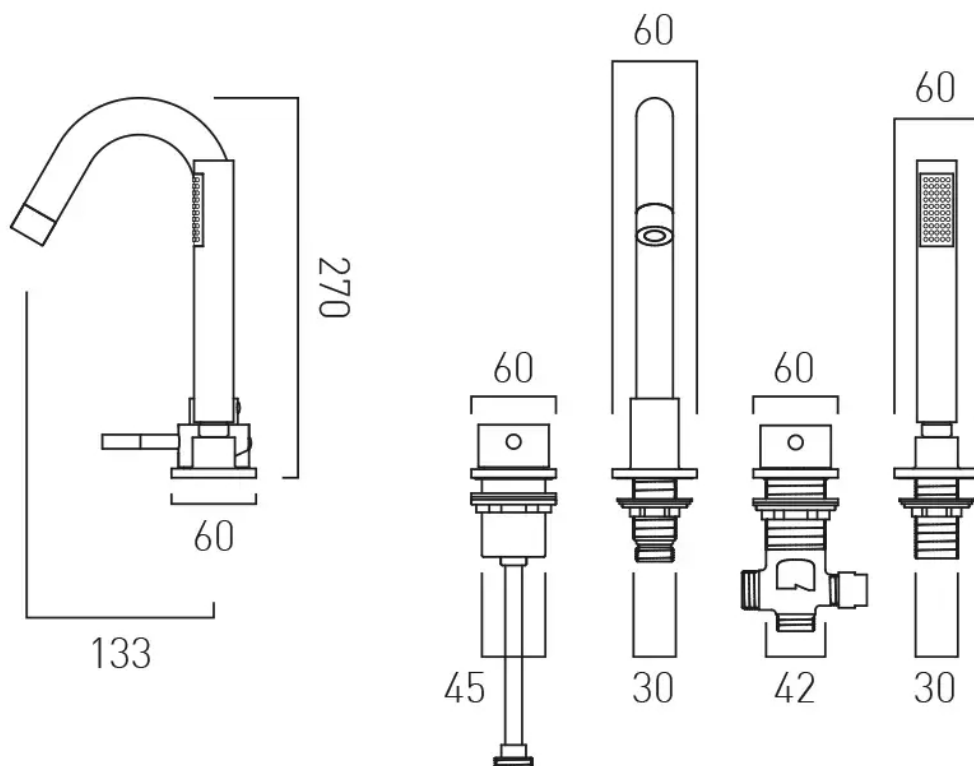

SPECIFICATION SHEET

COLLECTION: ZOO

PRODUCT CODE: ZOO-232-CP

DESCRIPTION:

Zoo
4 hole bath shower mixer
single lever
deck mounted
spout can swivel or be fixed
diverter cartridge F-803-33/2X
ceramic cartridge CAR-KN40
1 x 3/4" x 3/4" 600mm flexipipe connectors
2 x 400 1/2" female flexipipe connectors to valve
valve deck mount drill hole 46mm
spout deck mount drill hole 44mm
diverter deck mount drill hole 44mm
handset deck mount drill hole 32mm
minimum operating pressure 3.0 bar HP

FINISH:

Chrome

FLOW REGULATOR:

FR-FLEXI/8-PLA

MINIMUM OPERATING PRESSURE:

3.0 bar HP

tel: 01934 744466
email: sales@vado.com
www.vado.com

where inspiration flows
taps | showering | accessories

TECHNICAL DRAWING

COLLECTION: ZOO

PRODUCT CODE: ZOO-232-CP

tel: 01934 744466
email: sales@vado.com
www.vado.com

where inspiration flows
taps | showering | accessories