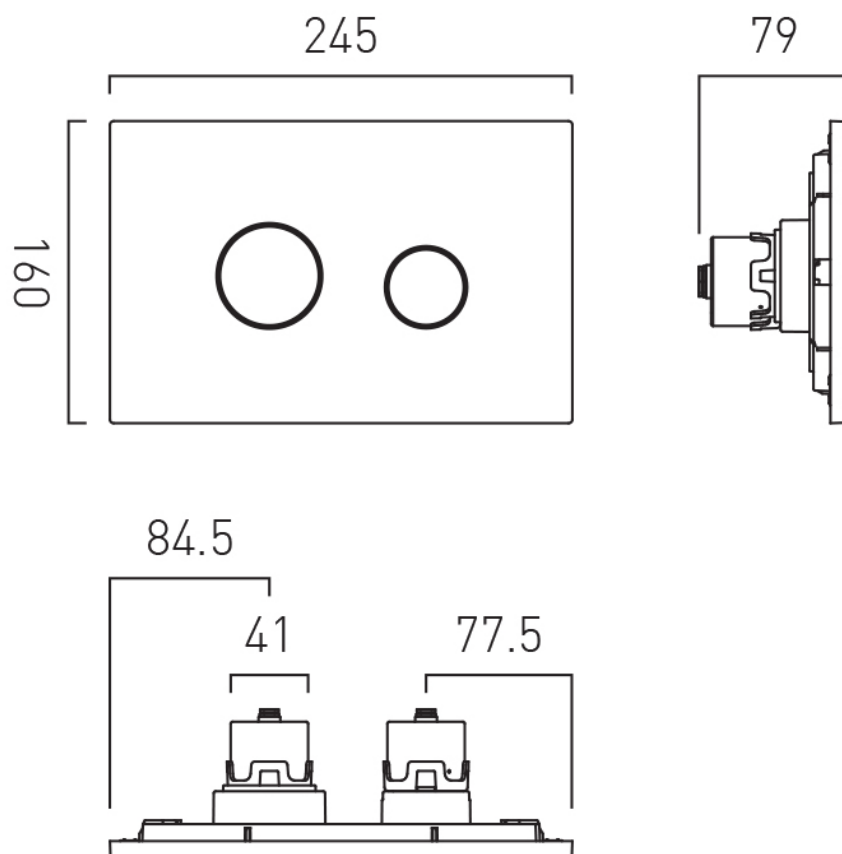

SPECIFICATION SHEET

COLLECTION: FLUSH CISTERNS AND PLATES

PRODUCT CODE: IND-195-RO-BRG

DESCRIPTION:

horizontal round dual flush trim kit
2 x pneumatic flush actuation controls
easy to use push-fit pneumatic hose connections
rectangle backplate

FINISH:

Brushed Gold

tel: 01934 744466
email: sales@vado.com
www.vado.com

where inspiration flows
taps | showering | accessories

TECHNICAL DRAWING

COLLECTION: FLUSH CISTERNS AND PLATES

PRODUCT CODE: IND-195-RO-BRG