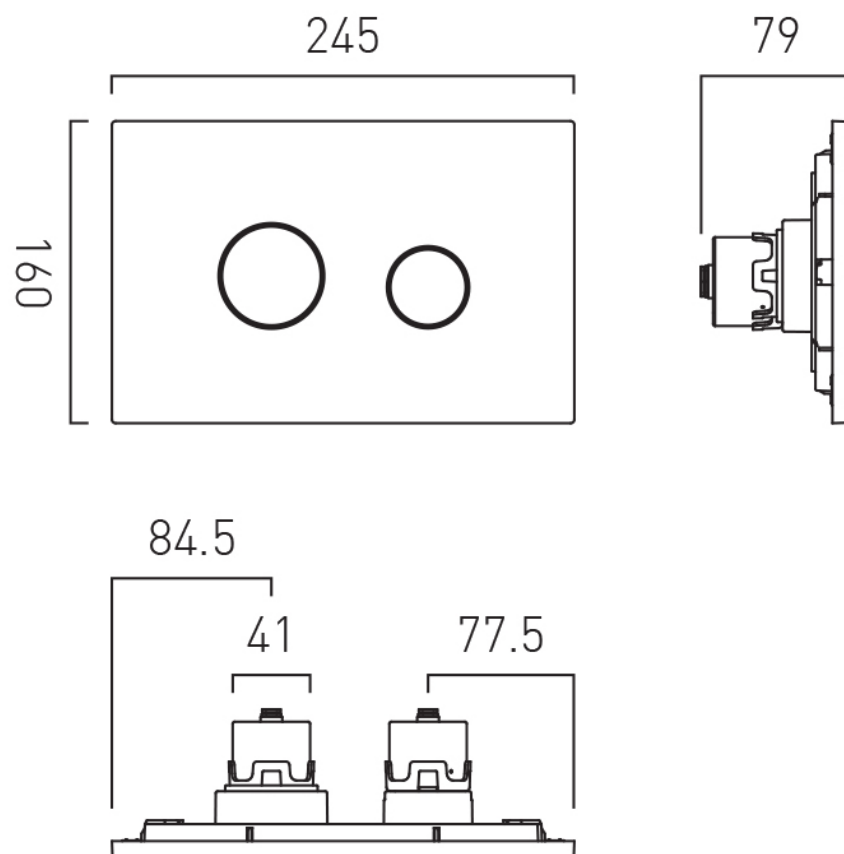

# SPECIFICATION SHEET

**COLLECTION:** FLUSH CISTERNS AND PLATES

**PRODUCT CODE:** IND-195-RO-BRN

**DESCRIPTION:**

horizontal round dual flush trim kit  
2 x pneumatic flush actuation controls  
easy to use push-fit pneumatic hose connections  
rectangle backplate

# TECHNICAL DRAWING

**COLLECTION:** FLUSH CISTERNS AND PLATES

**PRODUCT CODE:** IND-195-RO-BRN

tel: 01934 744466  
email: sales@vado.com  
www.vado.com

**where inspiration flows**  
taps | showering | accessories