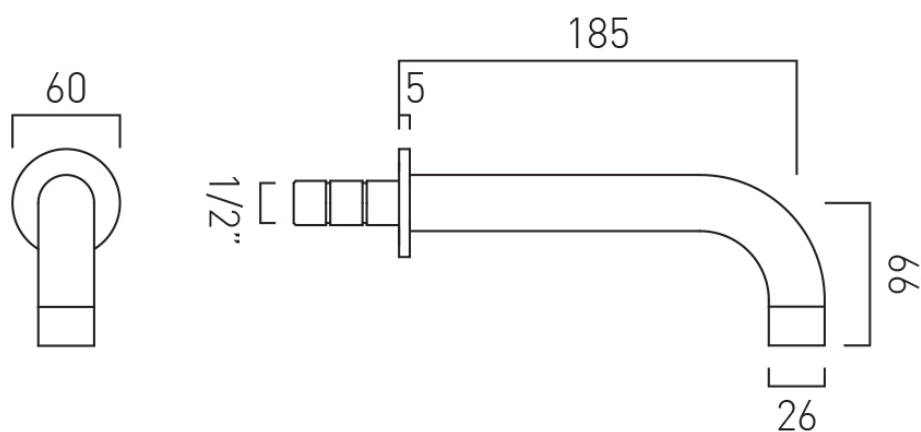

CONNECTIONS / FITTINGS

1/2" male inlet

COLLECTION NAME

Sirkel

FINISH

Chrome

MINIMUM OPERATING PRESSURE

0.2 Bar LP

GUARANTEE

10 Year Guarantee

tel: 01934 744466
email: sales@vado.com
www.vado.com

WHERE INSPIRATION FLOWS
TAPS | SHOWERS | ACCESSORIES

SPECIFICATION SHEET

COLLECTION: SIRKEL
PRODUCT CODE: AX-SIR-140/RO

tel: 01934 744466
email: sales@vado.com
www.vado.com

WHERE INSPIRATION FLOWS
TAPS | SHOWERS | ACCESSORIES

TECHNICAL DRAWING

COLLECTION: SIRKEL
PRODUCT CODE: AX-SIR-140/RO

tel: 01934 744466
email: sales@vado.com
www.vado.com

WHERE INSPIRATION FLOWS
TAPS | SHOWERS | ACCESSORIES