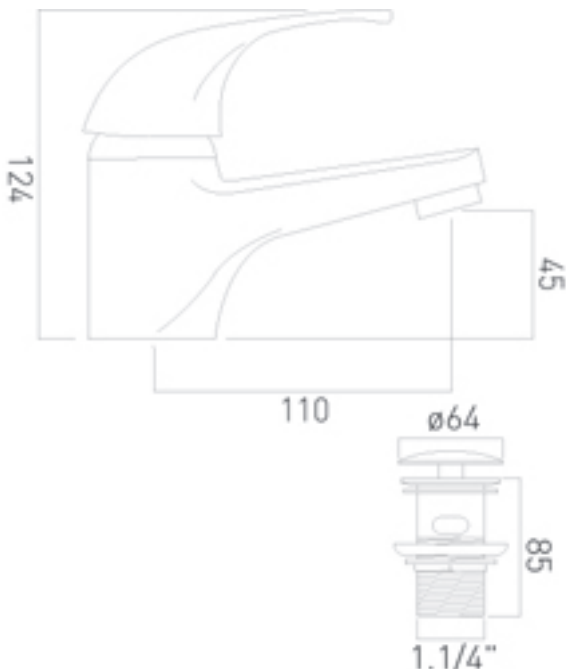

Technical drawing

All products include a 12 year guarantee.