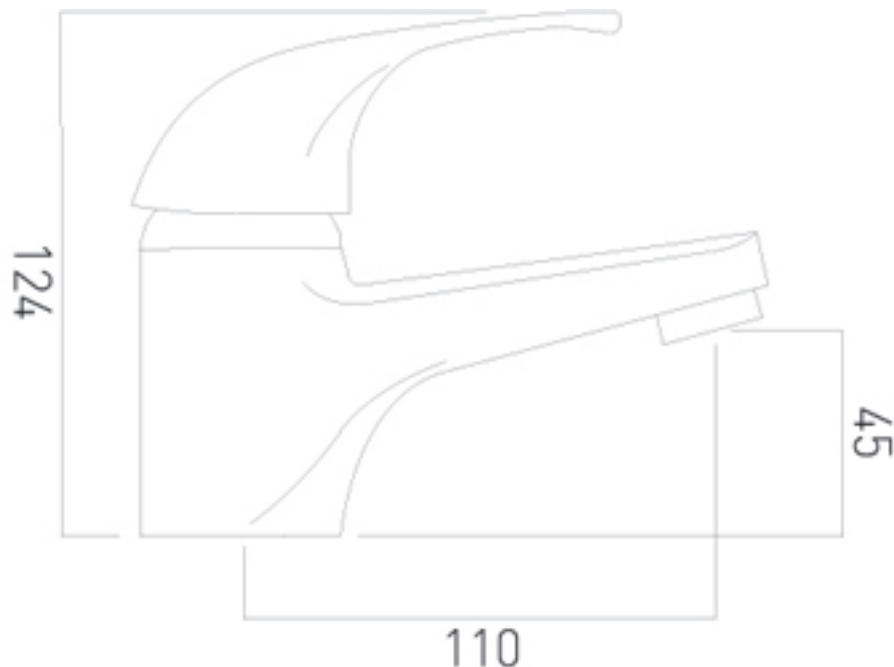

Technical drawing

All products include a 12 year guarantee.