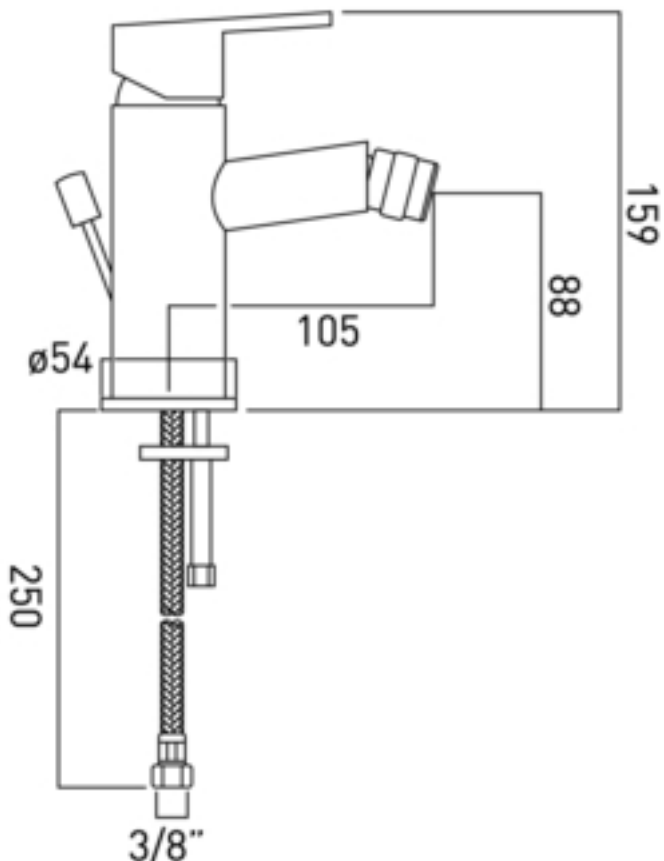

Technical sheet: SEN-110

- mono bidet mixer
- single lever
- deck mounted
- with pop-up waste
- with water flow aerator
- with water flow straightener
- ceramic cartridge CAR-K40A
- 2 x 1/2" nut x 300mm flexipipe connections
- 2 x 15mm x 300mm copper tail connections
- deck mount drill hole diameter 35mm
- minimum operating pressure 0.3 bar LP
- chrome

Technical drawing

All products include a 12 year guarantee.