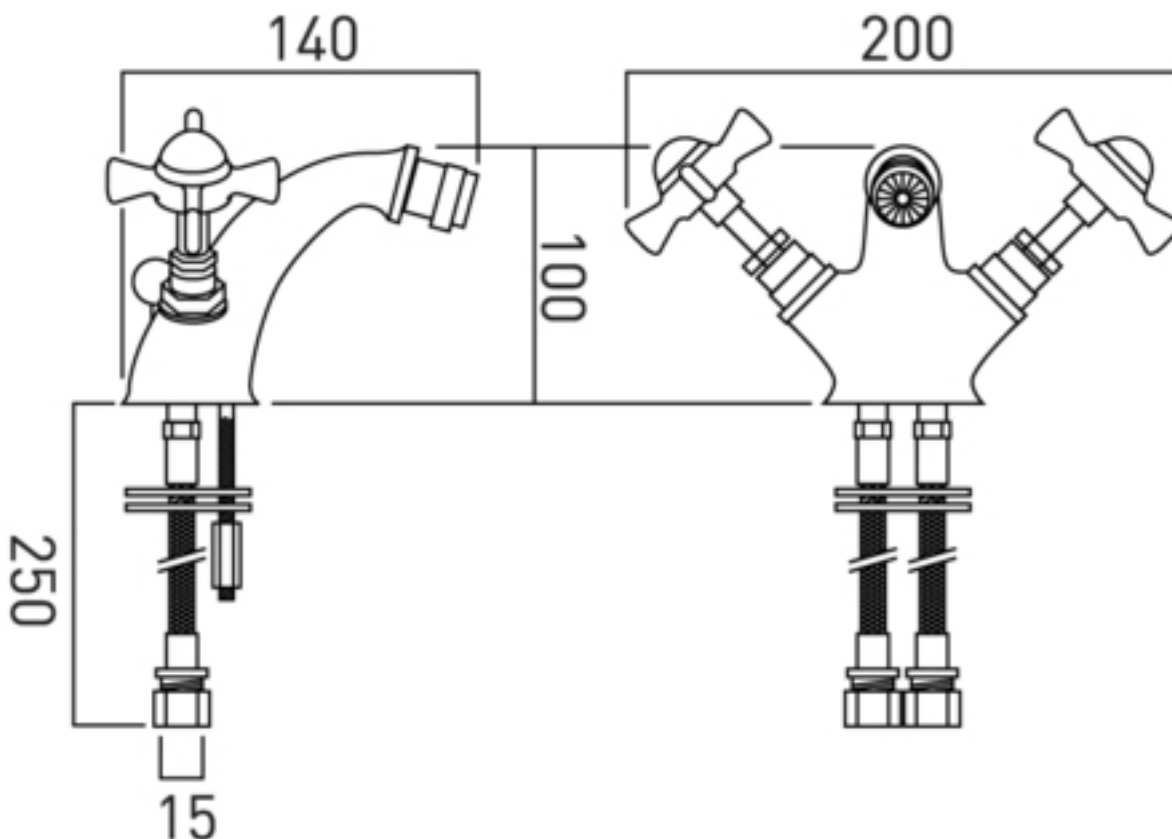

Technical sheet: WEN-110

- mono bidet mixer
- with pop-up waste
- with water flow straightener
- chrome or antique gold finish
- cartridge WEN-VALVE-3/8-C/P (chrome)
- cartridge WEN-VALVE-3/8-A/G (antique gold)
- 2 x 15mm x 250mm copper tail connections
- 0.2 bar LP

Technical drawing

All products include a 12 year guarantee.