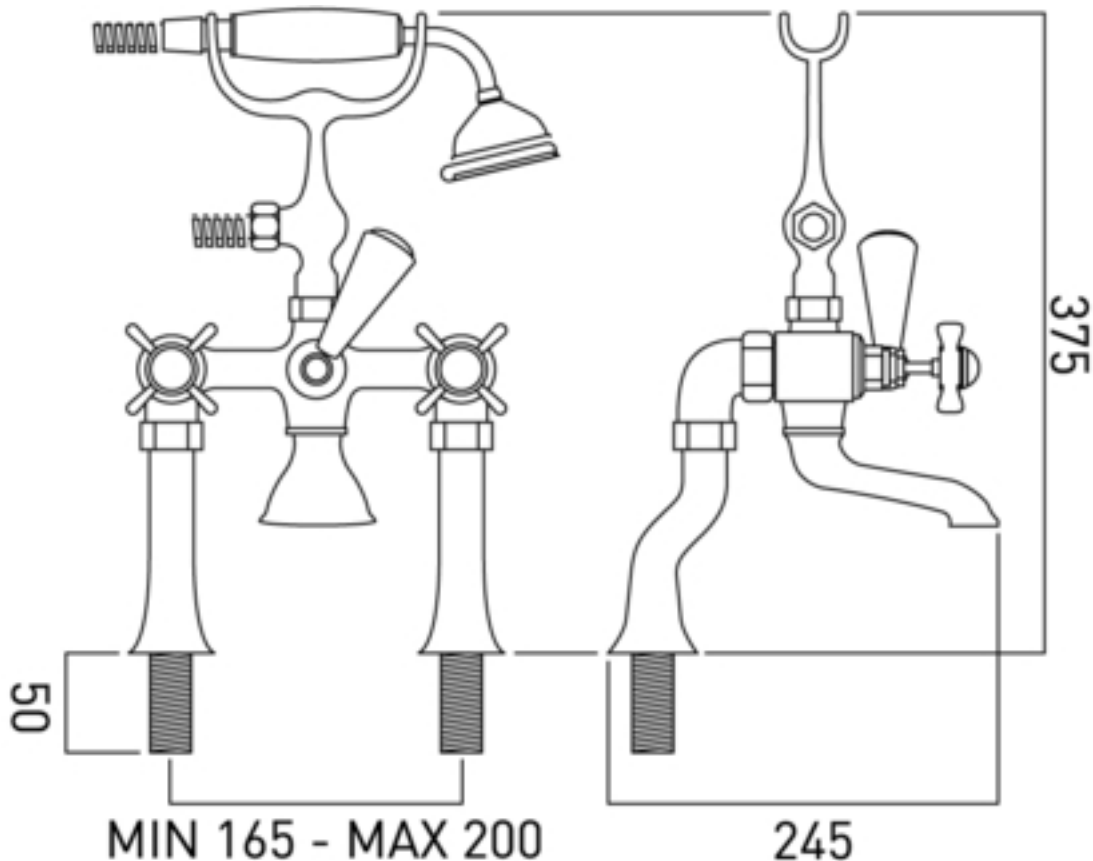

Technical sheet: WEN-131

- bath shower mixer
- pillar mounted
- chrome or antique gold finish
- cartridge WEN-VALVE-3/4-C/P (chrome)
- cartridge WEN-VALVE-3/4-A/G (antique gold)
- 3/4" x 50mm threaded connections
- deck mounting drill hole diameter 27mm
- 0.2 bar LP

Technical drawing

All products include a 12 year guarantee.