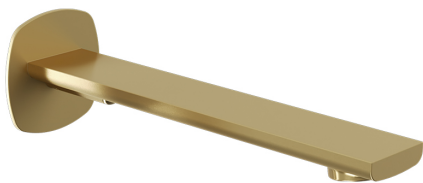

SPECIFICATION SHEET

COLLECTION: CAMEO
PRODUCT CODE: CAM-140-SBR

TAP TYPE

Bath Spout

PLUMBING SYSTEM SUITABILITY

Combination Boiler

MOUNTING

Wall Mounted

HOLES

1 Hole

STYLE

Square

WALL HOLE DRILL DIAMETER

25-55mm

CONNECTIONS / FITTINGS

1/2" x 10mm male threaded connection

COLLECTION NAME

Cameo

FINISH

Satin Brass

tel: 01934 744466
email: sales@vado.com
www.vado.com

WHERE INSPIRATION FLOWS
TAPS | SHOWERS | ACCESSORIES

SPECIFICATION SHEET

COLLECTION: CAMEO
PRODUCT CODE: CAM-140-SBR