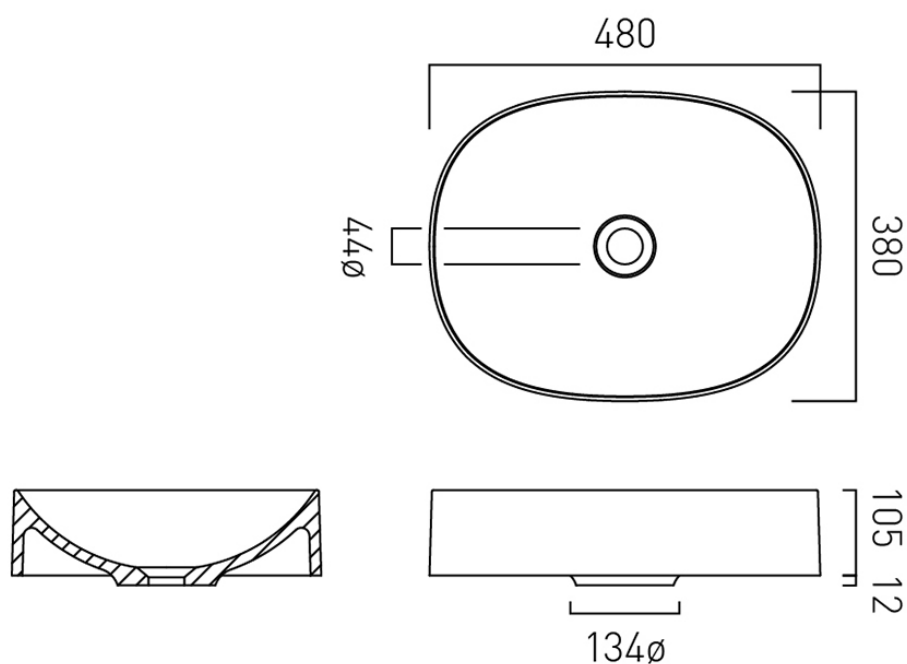

TECHNICAL DRAWING

COLLECTION: CAMEO
PRODUCT CODE: CAM-BMOV-GW

tel: 01934 744466
email: sales@vado.com
www.vado.com

WHERE INSPIRATION FLOWS
TAPS | SHOWERS | ACCESSORIES