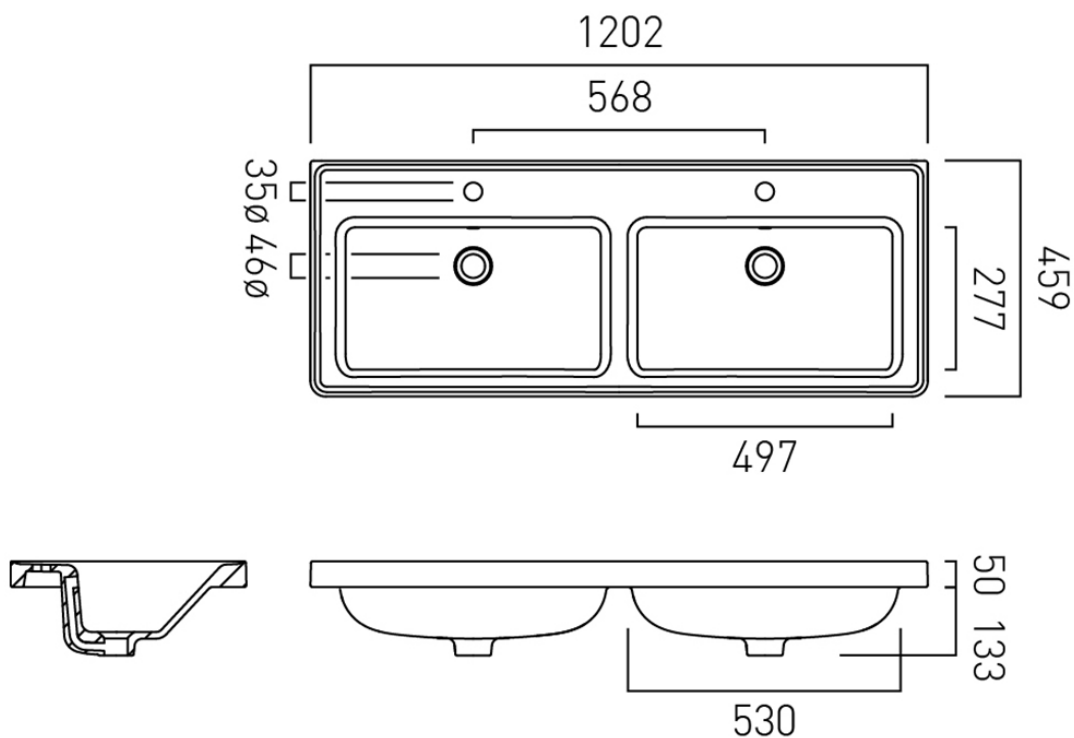

TECHNICAL DRAWING

COLLECTION: CAMEO
PRODUCT CODE: CAM-BC12-GW

tel: 01934 744466
email: sales@vado.com
www.vado.com

WHERE INSPIRATION FLOWS
TAPS | SHOWERS | ACCESSORIES