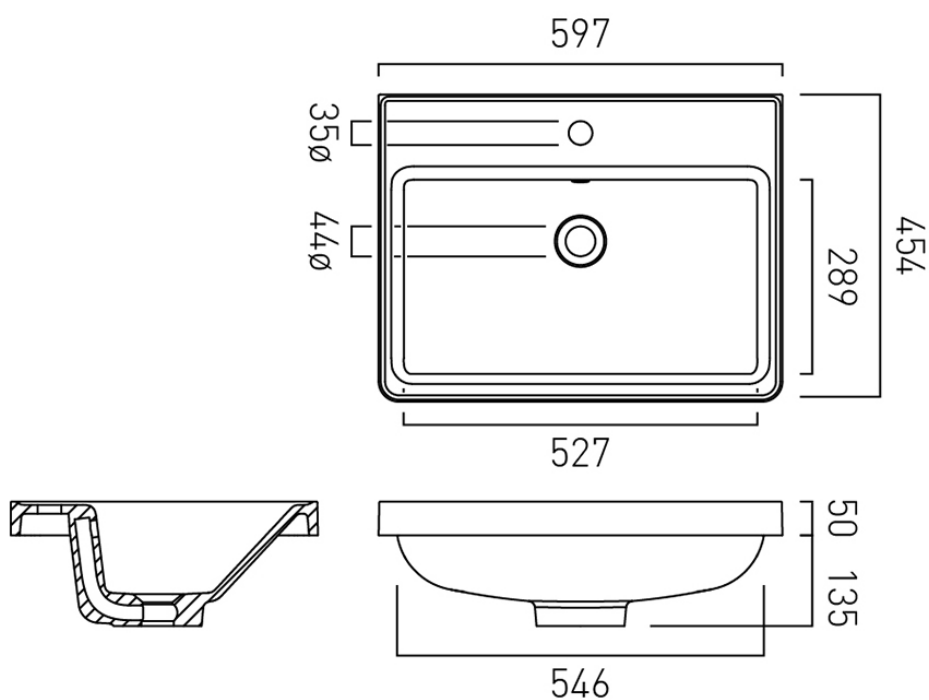

FURNITURE TYPE

Inset Basin

BASIN TYPE

Inset Basin

SIZE

600mm

BASIN MATERIAL

Ceramic

HOLES

35mm Tap Hole

tel: 01934 744466
email: sales@vado.com
www.vado.com

WHERE INSPIRATION FLOWS
TAPS | SHOWERS | ACCESSORIES

SPECIFICATION SHEET

COLLECTION: CAMEO
PRODUCT CODE: CAM-BC6-GW

tel: 01934 744466
email: sales@vado.com
www.vado.com

WHERE INSPIRATION FLOWS
TAPS | SHOWERS | ACCESSORIES

TECHNICAL DRAWING

COLLECTION: CAMEO
PRODUCT CODE: CAM-BC6-GW

tel: 01934 744466
email: sales@vado.com
www.vado.com

WHERE INSPIRATION FLOWS
TAPS | SHOWERS | ACCESSORIES