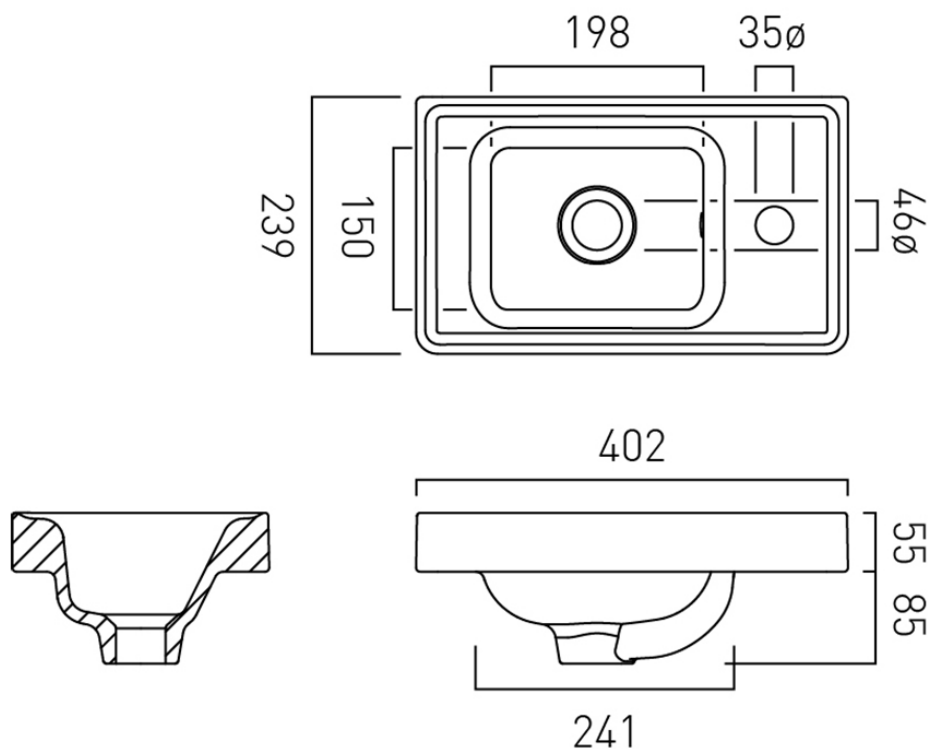

FURNITURE TYPE

Inset Basin

BASIN TYPE

Inset Basin

SIZE

400mm

BASIN MATERIAL

Mineral Cast

HOLES

35mm Right Tap Hole

tel: 01934 744466
email: sales@vado.com
www.vado.com

WHERE INSPIRATION FLOWS
TAPS | SHOWERS | ACCESSORIES

SPECIFICATION SHEET

COLLECTION: CAMEO
PRODUCT CODE: CAM-BC4R-GW

tel: 01934 744466
email: sales@vado.com
www.vado.com

WHERE INSPIRATION FLOWS
TAPS | SHOWERS | ACCESSORIES

TECHNICAL DRAWING

COLLECTION: CAMEO
PRODUCT CODE: CAM-BC4R-GW

tel: 01934 744466
email: sales@vado.com
www.vado.com

WHERE INSPIRATION FLOWS
TAPS | SHOWERS | ACCESSORIES