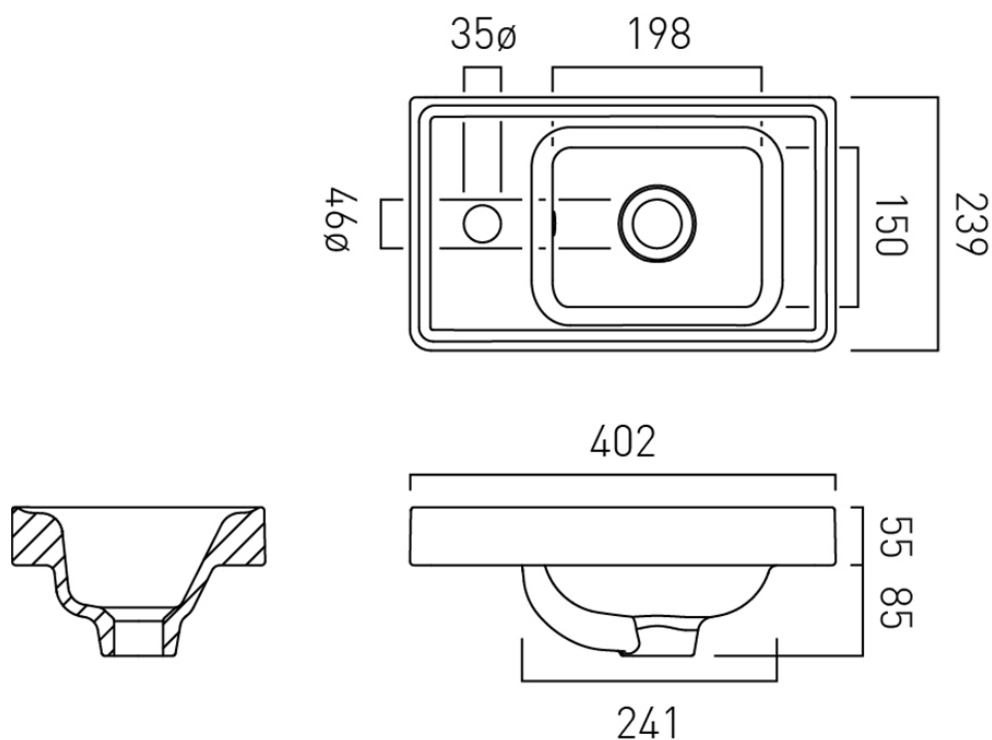

TECHNICAL DRAWING

COLLECTION: CAMEO
PRODUCT CODE: CAM-BC4L-GW

tel: 01934 744466
email: sales@vado.com
www.vado.com

WHERE INSPIRATION FLOWS
TAPS | SHOWERS | ACCESSORIES