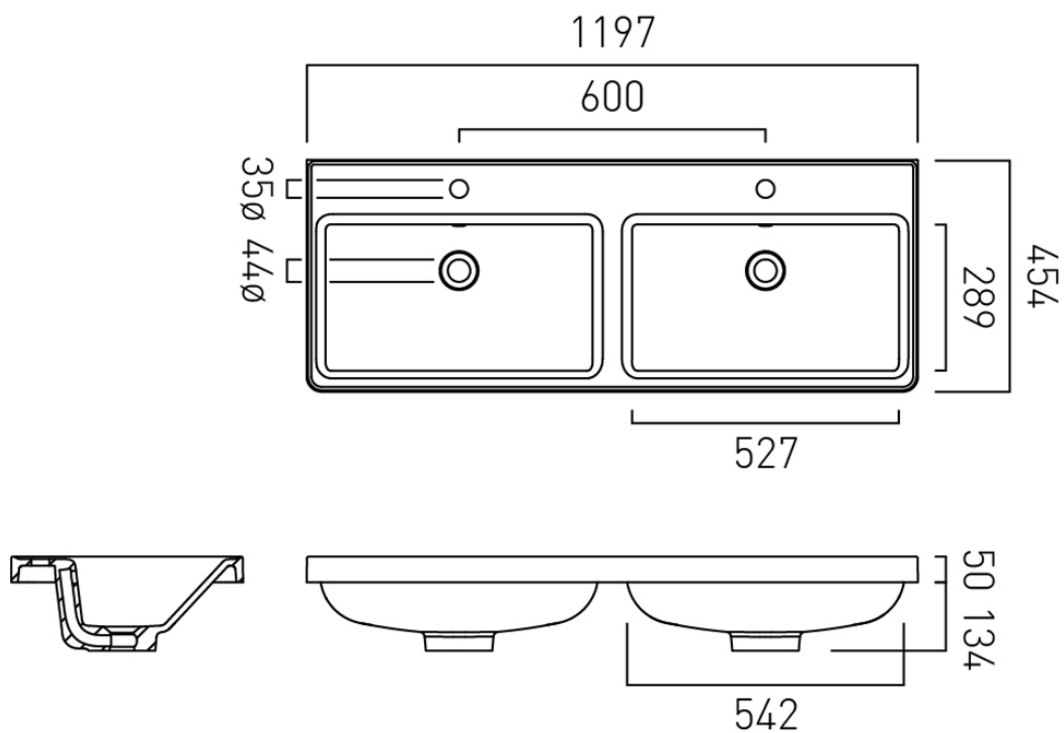

TECHNICAL DRAWING

COLLECTION: CAMEO
PRODUCT CODE: CAM-BM12-AW

tel: 01934 744466
email: sales@vado.com
www.vado.com

WHERE INSPIRATION FLOWS
TAPS | SHOWERS | ACCESSORIES