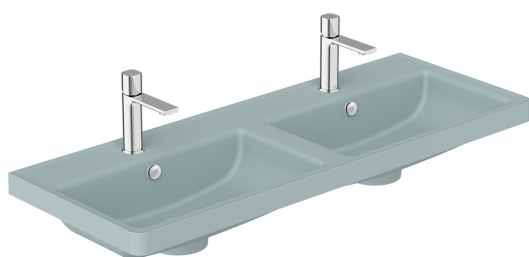

SPECIFICATION SHEET

COLLECTION: CAMEO
PRODUCT CODE: CAM-BM12-CB

COLLECTION NAME

Cameo

FINISH

Cove Blue

GUARANTEE

6 Year Guarantee

FURNITURE TYPE

Inset Basin

BASIN TYPE

Inset Basin

SIZE

1200mm

BASIN MATERIAL

Mineral Cast