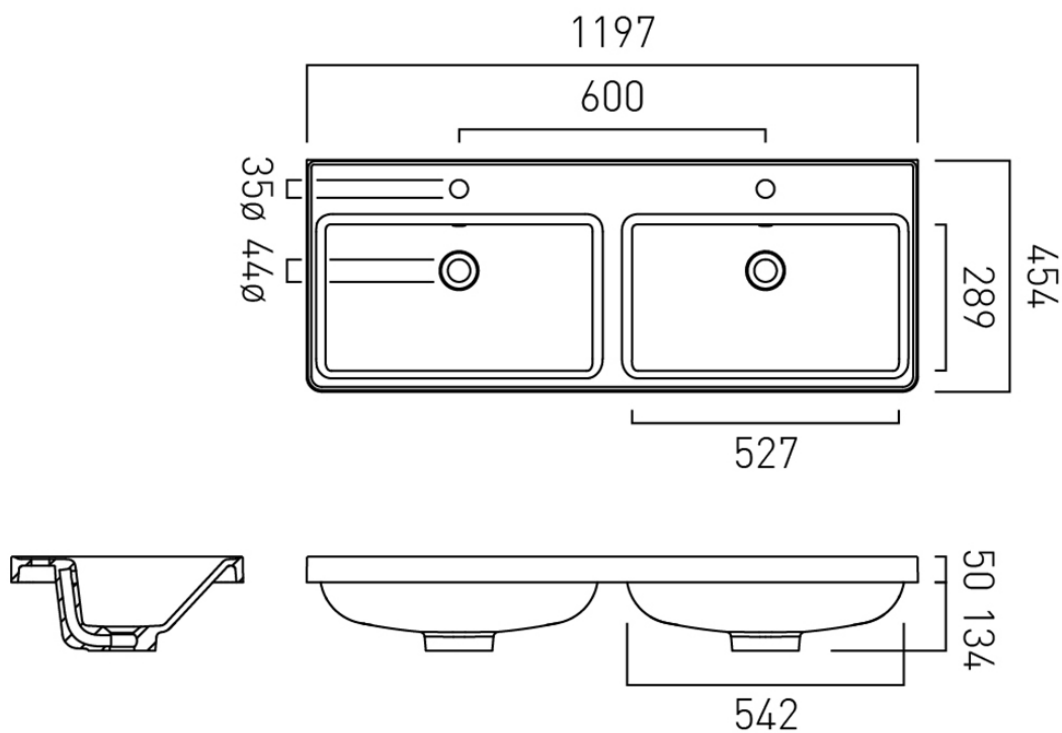

TECHNICAL DRAWING

COLLECTION: CAMEO
PRODUCT CODE: CAM-BM12-CB

tel: 01934 744466
email: sales@vado.com
www.vado.com

WHERE INSPIRATION FLOWS
TAPS | SHOWERS | ACCESSORIES