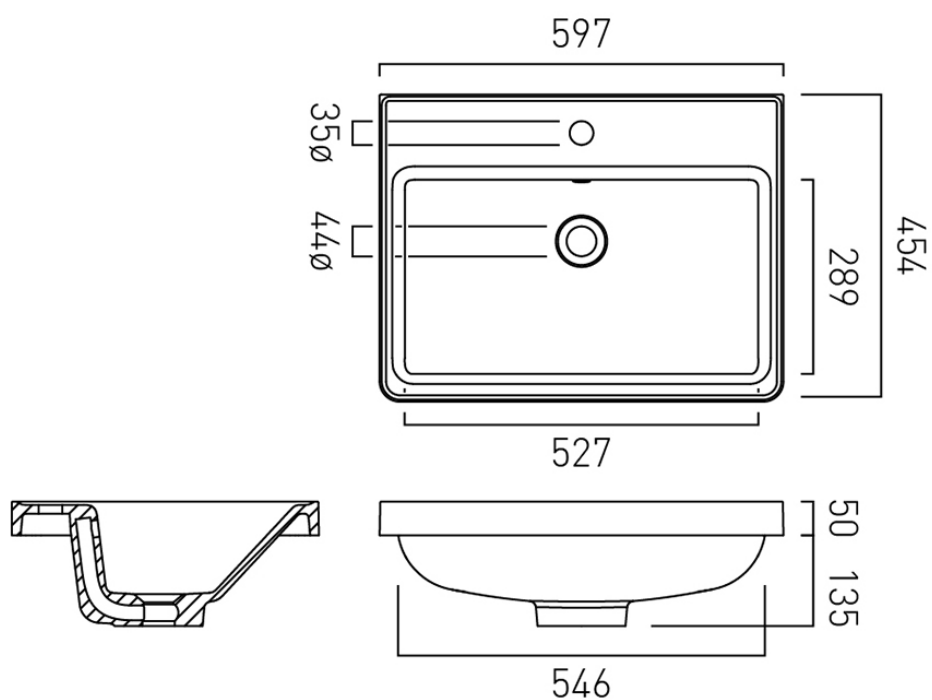

FURNITURE TYPE

Inset Basin

BASIN TYPE

Inset Basin

SIZE

600mm

BASIN MATERIAL

Mineral Cast

HOLES

35mm Tap Hole

tel: 01934 744466
email: sales@vado.com
www.vado.com

WHERE INSPIRATION FLOWS
TAPS | SHOWERS | ACCESSORIES

SPECIFICATION SHEET

COLLECTION: CAMEO

PRODUCT CODE: CAM-BM6-CB

tel: 01934 744466
email: sales@vado.com
www.vado.com

WHERE INSPIRATION FLOWS
TAPS | SHOWERS | ACCESSORIES

TECHNICAL DRAWING

COLLECTION: CAMEO
PRODUCT CODE: CAM-BM6-CB

tel: 01934 744466
email: sales@vado.com
www.vado.com

WHERE INSPIRATION FLOWS
TAPS | SHOWERS | ACCESSORIES