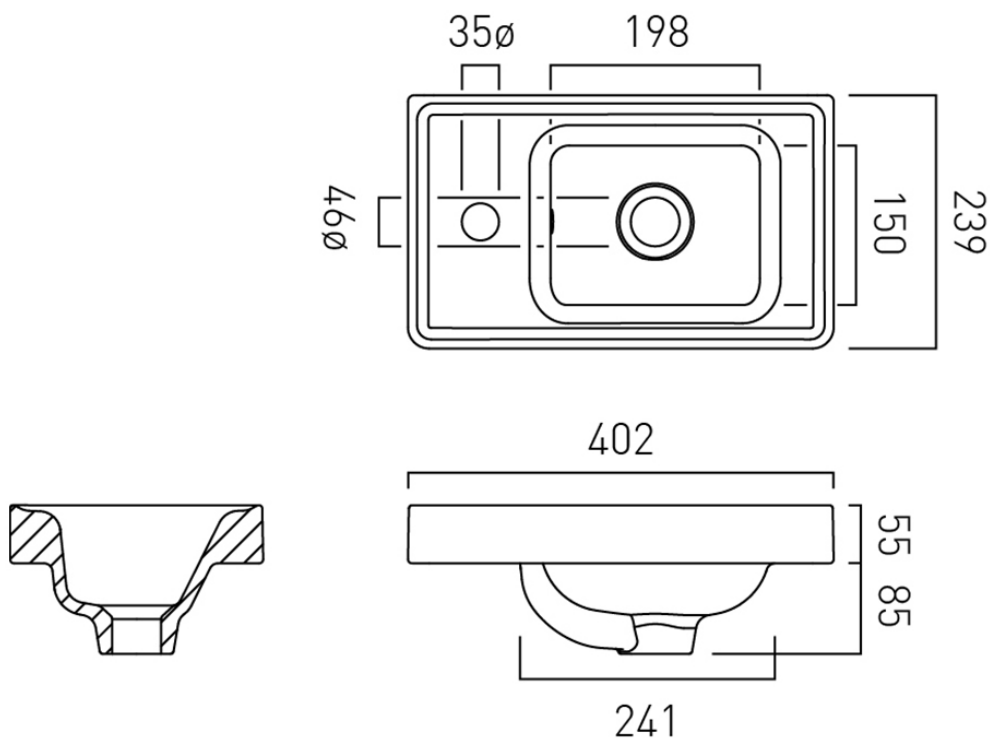

TECHNICAL DRAWING

COLLECTION: CAMEO
PRODUCT CODE: CAM-BM4L-CB

tel: 01934 744466
email: sales@vado.com
www.vado.com

WHERE INSPIRATION FLOWS
TAPS | SHOWERS | ACCESSORIES