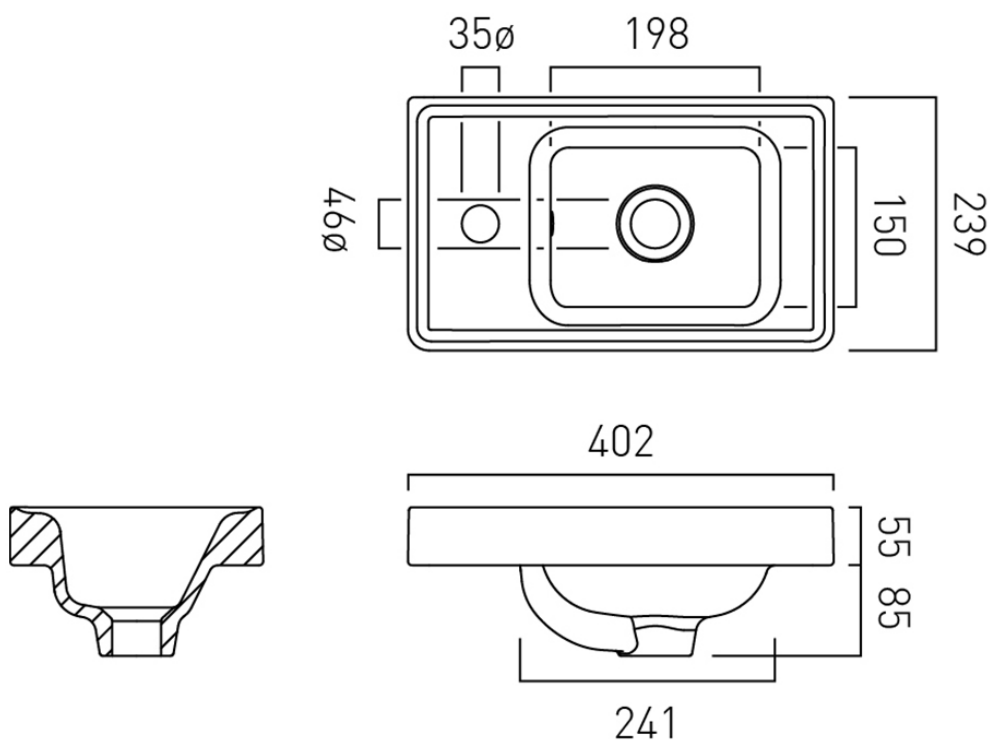

TECHNICAL DRAWING

COLLECTION: CAMEO
PRODUCT CODE: CAM-BM4L-PC

tel: 01934 744466
email: sales@vado.com
www.vado.com

WHERE INSPIRATION FLOWS
TAPS | SHOWERS | ACCESSORIES