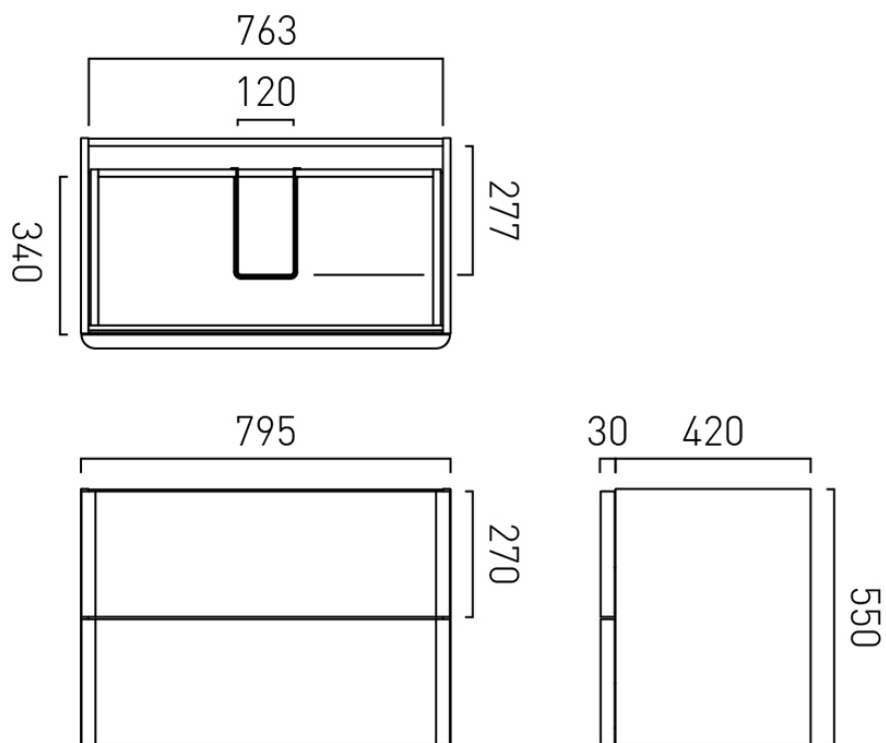

TECHNICAL DRAWING

COLLECTION: CAMEO
PRODUCT CODE: CAM-F800-CB

tel: 01934 744466
email: sales@vado.com
www.vado.com

WHERE INSPIRATION FLOWS
TAPS | SHOWERS | ACCESSORIES